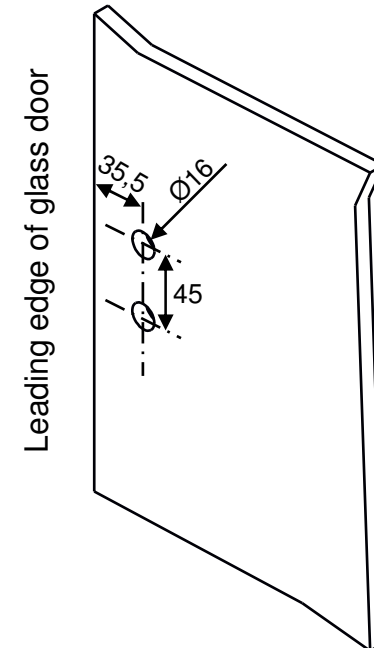

How to bore for Karcher glass door products

Bore measures
EGS100/EGS150
Glass door lock

Bore measures EGB
101/102 2-piece
glass door hinge

Bore measures EGB
301/302 3-piece
glass door hinge