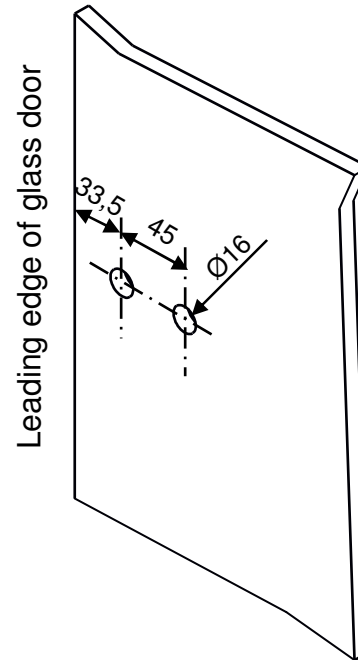

How to bore for Karcher glass door products

Bore measures
EGS100/EGS150
Glass door lock

Bore measures EGB
101/102 2-piece
glass door hinge

Bore measures EGB
301/302 3-piece
glass door hinge