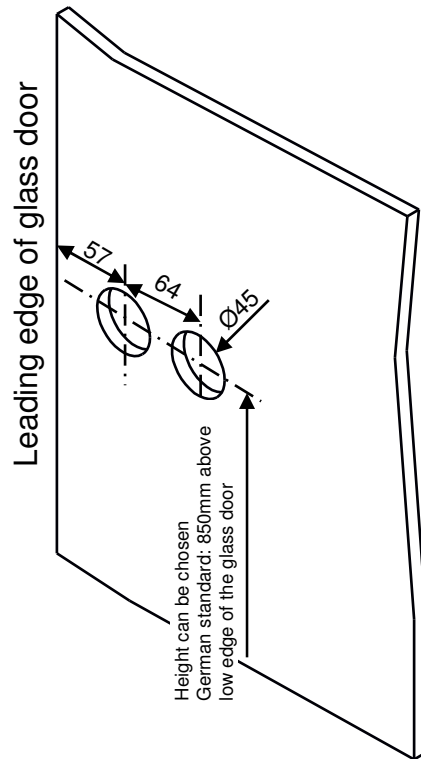

How to bore for Karcher glass door products

Bore measures
EGS100/EGS150
Glass door lock

Bore measures EGB
101/102 2-piece
glass door hinge

Bore measures EGB
301/302 3-piece
glass door hinge