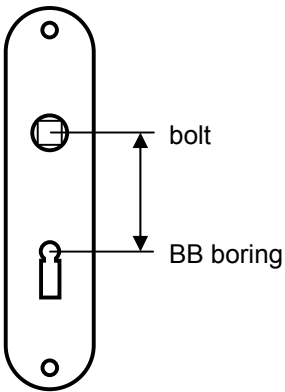

Distances/hole distances

key hole (BB)

Germany	
- Room door	72 mm
Austria	90 mm
Switzerland	78 mm
France	70 mm
France	72 mm
England	57 mm
Holland	56 mm
Belgium	72 mm
Belgium	90 mm
Belgium	110 mm
Czech	72 mm
Czech	92 mm
Hungary	90 mm

Lever spindles

Germany	
- Room doors	8 mm
- Front doors	10 mm
Austria	8,5 mm
Switzerland	8 mm
France	7 mm
France	8 mm
England	8 mm
Holland	8 mm
Belgium	8 mm
Czech	8 mm
Hungary	8 mm

BAD-Spindles (bathroom turn)