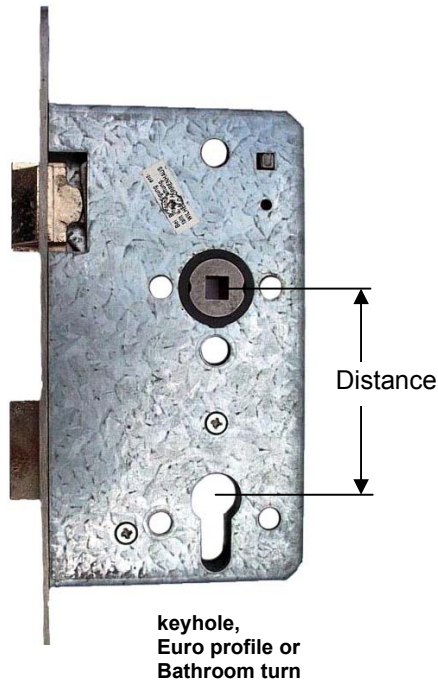

Distances/hole distances

key hole (BB)

Germany	
- Room door	72 mm
Austria	90 mm
Switzerland	78 mm
France	70 mm
France	72 mm
England	57 mm
Holland	56 mm
Belgium	72 mm
Belgium	90 mm
Belgium	110 mm
Czech	72 mm
Czech	92 mm
Hungary	90 mm

Euro profile (PZ)

Germany	
- Room door	72 mm
- Front door	92 mm
Austria	88 mm
Switzerland	78 mm
France	70 mm
England	48 mm
Holland	55 mm
Holland	72 mm
Holland	85 mm
Belgium	72 mm
Belgium	85 mm
Belgium	110 mm
Czech	72 mm
Czech	92 mm
Hungary	90 mm

bathroom turn/rel.

Germany	78 mm
Austria	90 mm
Switzerland	78 mm
France	70 mm
France	72 mm
England	57 mm
Holland	63 mm
Holland	72 mm
Holland	85 mm
Belgium	90 mm
Belgium	110 mm
Belgien	116 mm
Czech	72 mm
Czech	92 mm
Hungary	90 mm

Lever spindles

Germany	
- Room doors	8 mm
- Front doors	10 mm
Austria	8,5 mm
Switzerland	8 mm
France	7 mm
France	8 mm
England	8 mm
Holland	8 mm
Belgium	8 mm
Czech	8 mm
Hungary	8 mm

BAD-Spindles (bathroom turn)