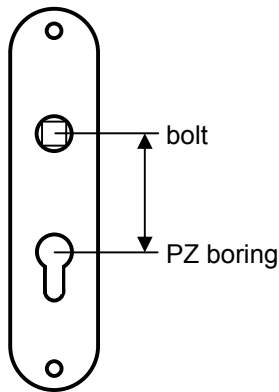

Distances/hole distances

key hole (BB)

Germany	
- Room door	72 mm
Austria	90 mm
Switzerland	78 mm
France	70 mm
France	72 mm
England	57 mm
Holland	56 mm
Belgium	72 mm
Belgium	90 mm
Belgium	110 mm
Czech	72 mm
Czech	92 mm
Hungary	90 mm

Lever spindles

Germany	
- Room doors	8 mm
- Front doors	10 mm
Austria	8,5 mm
Switzerland	8 mm
France	7 mm
France	8 mm
England	8 mm
Holland	8 mm
Belgium	8 mm
Czech	8 mm
Hungary	8 mm

BAD-Spindles (bathroom turn)