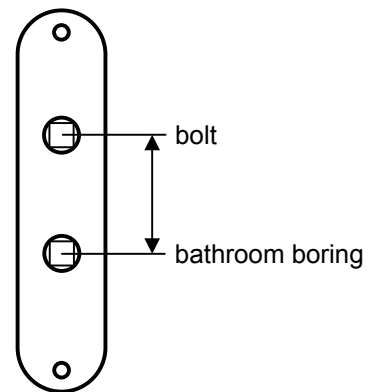

Distances/hole distances

key hole (BB)

Germany	
- Room door	72 mm
Austria	90 mm
Switzerland	78 mm
France	70 mm
France	72 mm
England	57 mm
Holland	56 mm
Belgium	72 mm
Belgium	90 mm
Belgium	110 mm
Czech	72 mm
Czech	92 mm
Hungary	90 mm

Lever spindles

Germany	
- Room doors	8 mm
- Front doors	10 mm
Austria	8,5 mm
Switzerland	8 mm
France	7 mm
France	8 mm
England	8 mm
Holland	8 mm
Belgium	8 mm
Czech	8 mm
Hungary	8 mm

BAD-Spindles (bathroom turn)