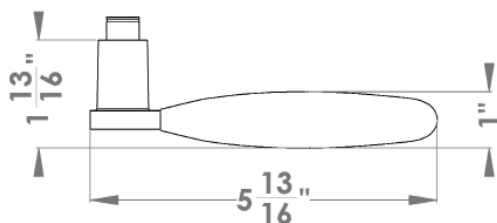

Antalya

Finish: chrome/satin chrome (56)

Antalya on rose, special door prep required

Antalya – TR250

Ø 2 1/16" x 7/16"

product code

round

TR250 LA60 56	passage 2 3/8" backset
TR250 LA70 56	passage 2 3/4" backset
TR250 DUM 56	full dummy
TR250 DUML 56	half dummy left
TR250 DUMR 56	half dummy right
UEZ1332 PB 74	privacy bolt

Features TR250

- 3 piece rose
- concealed bolt-through fixing
- sprung
- door range 1 1/2" (38 mm) - 1 7/8" (48 mm) standard
- T- and Lip-Strike with dust box
- stainless steel faceplate
- backsets: 2 3/8" (60 mm) or 2 3/4" (70 mm)
- functions: Passage (LA), full dummy (DUM), dummy left (DUML), dummy right (DUMR)
- 28° latch with attached face plate
- hub 5/16" (8 mm)
- available finish: chrome/satin chrome

specification details

lever

round rose