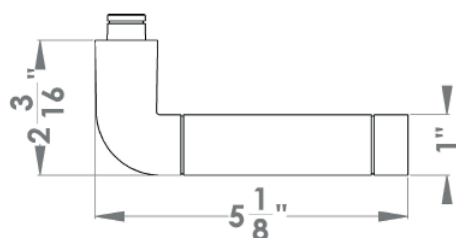

**Babylon – TER32**  
 Ø 2 1/16" x 7/16"

round

TER32 LA60 73	passage 2 3/8" backset
TER32 LA70 73	passage 2 3/4" backset
TER32 DUM 73	full dummy
TER32 DUML 73	half dummy left
TER32 DUMR 73	half dummy right
UEZ1332 PB 73	privacy bolt

### Features TER32Q and TER32

- 3 piece rose
- concealed bolt-through fixing
- sprung
- door range 1 1/2" (38 mm) - 1 7/8" (48 mm) standard
- T- and Lip-Strike with dust box
- stainless steel faceplate
- backsets: 2 3/8" (60 mm) or 2 3/4" (70 mm)
- functions: Passage (LA), full dummy (DUM), dummy left (DUML), dummy right (DUMR)
- available with UL-Latch
- 28° latch with attached face plate
- rate of satin stainless steel 304
- hub 5/16" (8 mm)
- available finish: satin/polished stainless steel

### specification details

lever

round rose

square rose