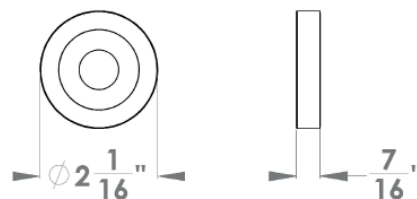

**Babylon – TER32**  
 Ø 2 1/16" x 7/16"

round

TER32 LA60 73	passage 2 3/8" backset
TER32 LA70 73	passage 2 3/4" backset
TER32 DUM 73	full dummy
TER32 DUML 73	half dummy left
TER32 DUMR 73	half dummy right
UEZ1332 PB 73	privacy bolt

### Features TER32Q and TER32

- 3 piece rose
- concealed bolt-through fixing
- sprung
- door range 1 1/2" (38 mm) - 1 7/8" (48 mm) standard
- T- and Lip-Strike with dust box
- stainless steel faceplate
- backsets: 2 3/8" (60 mm) or 2 3/4" (70 mm)
- functions: Passage (LA), full dummy (DUM), dummy left (DUML), dummy right (DUMR)
- available with UL-Latch
- 28° latch with attached face plate
- rate of satin stainless steel 304
- hub 5/16" (8 mm)
- available finish: satin/polished stainless steel

### specification details

lever

round rose

square rose