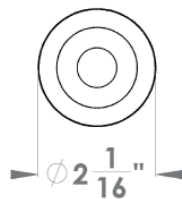

Corfu – TER24
Ø 2 1/16" x 7/16"

round

TER24 LA60 71	passage 2 3/8" backset
TER24 LA70 71	passage 2 3/4" backset
TER24 DUM 71	full dummy
TER24 DUML 71	half dummy left
TER24 DUMR 71	half dummy right
UEZ1332 PB 71	privacy bolt

Features TER24Q and TER24

- 3 piece rose
- concealed bolt-through fixing
- sprung
- door range 1 1/2" (38 mm) - 1 7/8" (48 mm) standard
- T- and Lip-Strike with dust box
- stainless steel faceplate
- backsets: 2 3/8" (60 mm) or 2 3/4" (70 mm)
- functions: Passage (LA), full dummy (DUM), dummy left (DUML), dummy right (DUMR)
- available with UL-Latch
- 28° latch with attached face plate
- rate of satin stainless steel 304
- hub 5/16" (8 mm)
- available finish: satin stainless steel

specification details

lever

round rose

square rose