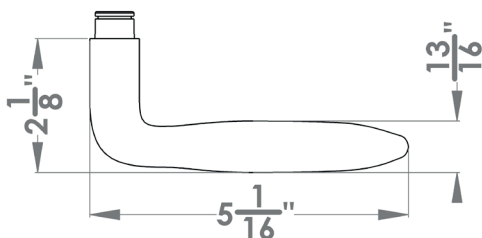

Corfu – TER24
Ø 2 1/16" x 7/16"

round

TER24 LA60 71	passage 2 3/8" backset
TER24 LA70 71	passage 2 3/4" backset
TER24 DUM 71	full dummy
TER24 DUML 71	half dummy left
TER24 DUMR 71	half dummy right
UEZ1332 PB 71	privacy bolt

Features TER24Q and TER24

- 3 piece rose
- concealed bolt-through fixing
- sprung
- door range 1 1/2" (38 mm) - 1 7/8" (48 mm) standard
- T- and Lip-Strike with dust box
- stainless steel faceplate
- backsets: 2 3/8" (60 mm) or 2 3/4" (70 mm)
- functions: Passage (LA), full dummy (DUM), dummy left (DUML), dummy right (DUMR)
- available with UL-Latch
- 28° latch with attached face plate
- rate of satin stainless steel 304
- hub 5/16" (8 mm)
- available finish: satin stainless steel

specification details

lever

round rose

square rose