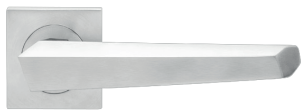

Futura

Finish: satin stainless steel (71)

Futura on rose, special door prep required

Futura – TER84Q
 2 1/16" x 2 1/16"

product code square

TER84Q LA60 71	passage 2 3/8" backset
TER84Q LA70 71	passage 2 3/4" backset
TER84Q DUM 71	full dummy
TER84Q DUML 71	half dummy left
TER84Q DUMR 71	half dummy right
UEZ1340 PB 71	privacy bolt

Futura – TER84
 Ø 2 1/16" x 7/16"

round

TER84 LA60 71	passage 2 3/8" backset
TER84 LA70 71	passage 2 3/4" backset
TER84 DUM 71	full dummy
TER84 DUML 71	half dummy left
TER84 DUMR 71	half dummy right
UEZ1332 PB 71	privacy bolt

Features TER84Q and TER84

- 3 piece rose
- concealed bolt-through fixing
- sprung
- door range 1 1/2" (38 mm) - 1 7/8" (48 mm) standard
- T- and Lip-Strike with dust box
- stainless steel faceplate
- backsets: 2 3/8" (60 mm) or 2 3/4" (70 mm)
- functions: Passage (LA), full dummy (DUM), dummy left (DUML), dummy right (DUMR)
- available with UL-Latch
- 28° latch with attached face plate
- rate of satin stainless steel 304
- hub 5/16" (8 mm)
- available finishes: satin stainless steel, polished stainless steel

specification details

lever

round rose

square rose