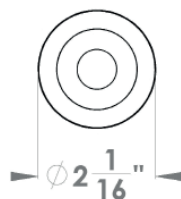

Futura – TER84
 Ø 2 1/16" x 7/16"

round

TER84 LA60 71	passage 2 3/8" backset
TER84 LA70 71	passage 2 3/4" backset
TER84 DUM 71	full dummy
TER84 DUML 71	half dummy left
TER84 DUMR 71	half dummy right
UEZ1332 PB 71	privacy bolt

Features TER84Q and TER84

- 3 piece rose
- concealed bolt-through fixing
- sprung
- door range 1 1/2" (38 mm) - 1 7/8" (48 mm) standard
- T- and Lip-Strike with dust box
- stainless steel faceplate
- backsets: 2 3/8" (60 mm) or 2 3/4" (70 mm)
- functions: Passage (LA), full dummy (DUM), dummy left (DUML), dummy right (DUMR)
- available with UL-Latch
- 28° latch with attached face plate
- rate of satin stainless steel 304
- hub 5/16" (8 mm)
- available finishes: satin stainless steel, polished stainless steel

specification details

lever

round rose

square rose