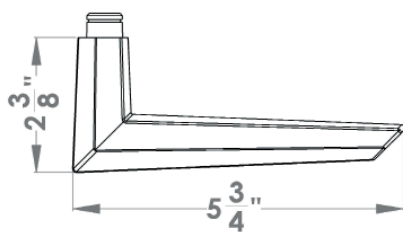

Futura – TER84
 Ø 2 1/16" x 7/16"

round

TER84 LA60 71	passage 2 3/8" backset
TER84 LA70 71	passage 2 3/4" backset
TER84 DUM 71	full dummy
TER84 DUML 71	half dummy left
TER84 DUMR 71	half dummy right
UEZ1332 PB 71	privacy bolt

Features TER84Q and TER84

- 3 piece rose
- concealed bolt-through fixing
- sprung
- door range 1 1/2" (38 mm) - 1 7/8" (48 mm) standard
- T- and Lip-Strike with dust box
- stainless steel faceplate
- backsets: 2 3/8" (60 mm) or 2 3/4" (70 mm)
- functions: Passage (LA), full dummy (DUM), dummy left (DUML), dummy right (DUMR)
- available with UL-Latch
- 28° latch with attached face plate
- rate of satin stainless steel 304
- hub 5/16" (8 mm)
- available finishes: satin stainless steel, polished stainless steel

specification details

lever

round rose

square rose