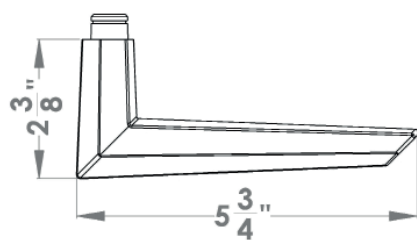

Futura – TER84
 Ø 2 1/16" x 7/16"

round

TER84 LA60 72	passage 2 3/8" backset
TER84 LA70 72	passage 2 3/4" backset
TER84 DUM 72	full dummy
TER84 DUML 72	half dummy left
TER84 DUMR 72	half dummy right
UEZ1332 PB 72	privacy bolt

Features TER84Q and TER84

- 3 piece rose
- concealed bolt-through fixing
- sprung
- door range 1 1/2" (38 mm) - 1 7/8" (48 mm) standard
- T- and Lip-Strike with dust box
- stainless steel faceplate
- backsets: 2 3/8" (60 mm) or 2 3/4" (70 mm)
- functions: Passage (LA), full dummy (DUM), dummy left (DUML), dummy right (DUMR)
- available with UL-Latch
- 28° latch with attached face plate
- rate of satin stainless steel 304
- hub 5/16" (8 mm)
- available finishes: polished stainless steel, satin stainless steel

specification details

lever

round rose

square rose