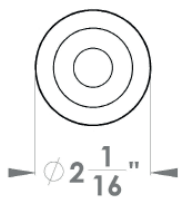

Futura – TER84
 Ø 2 1/16" x 7/16"

round

TER84 LA60 72	passage 2 3/8" backset
TER84 LA70 72	passage 2 3/4" backset
TER84 DUM 72	full dummy
TER84 DUML 72	half dummy left
TER84 DUMR 72	half dummy right
UEZ1332 PB 72	privacy bolt

Features TER84Q and TER84

- 3 piece rose
- concealed bolt-through fixing
- sprung
- door range 1 1/2" (38 mm) - 1 7/8" (48 mm) standard
- T- and Lip-Strike with dust box
- stainless steel faceplate
- backsets: 2 3/8" (60 mm) or 2 3/4" (70 mm)
- functions: Passage (LA), full dummy (DUM), dummy left (DUML), dummy right (DUMR)
- available with UL-Latch
- 28° latch with attached face plate
- rate of satin stainless steel 304
- hub 5/16" (8 mm)
- available finishes: polished stainless steel, satin stainless steel

specification details

lever

round rose

square rose