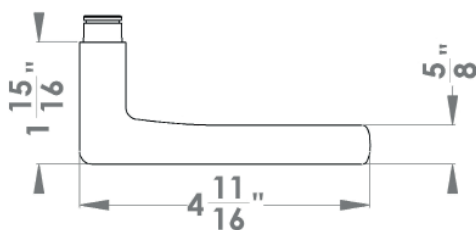

Gent

Finish: polished stainless steel/satin nickel (65)

Gent on rose, special door prep required

Gent – TR473 Ø 2 1/16" x 7/16"

product code round

TR473 LA60 65	passage 2 3/8" backset
TR473 LA70 65	passage 2 3/4" backset
TR473 DUM 65	full dummy
TR473 DUML 65	half dummy left
TR473 DUMR 65	half dummy right
UEZ1332 PB 73	privacy bolt

Features TR473

- 3 piece rose
- concealed bolt-through fixing
- sprung
- door range 1 1/2" (38 mm) - 1 7/8" (48 mm) standard
- T- and Lip-Strike with dust box
- stainless steel faceplate
- backsets: 2 3/8" (60 mm) or 2 3/4" (70 mm)
- functions: Passage (LA), full dummy (DUM), dummy left (DUML), dummy right (DUMR)
- 28° latch with attached face plate
- hub 5/16" (8 mm)
- available finishes: polished stainless steel/satin nickel, satin chrome

specification details

lever

round rose