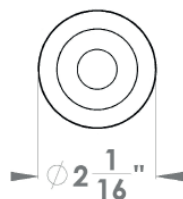

Iceland

Finish: satin stainless steel (71)

Iceland on rose, special door prep required

product code square

TER14Q LA60 71	passage 2 3/8" backset
TER14Q LA70 71	passage 2 3/4" backset
TER14Q DUM 71	full dummy
TER14Q DUML 71	half dummy left
TER14Q DUMR 71	half dummy right
UEZ1340 PB 71	privacy bolt

round

TER14 LA60 71	passage 2 3/8" backset
TER14 LA70 71	passage 2 3/4" backset
TER14 DUM 71	full dummy
TER14 DUML 71	half dummy left
TER14 DUMR 71	half dummy right
UEZ1332 PB 71	privacy bolt

Features TER14Q and TER14

- 3 piece rose
- concealed bolt-through fixing
- sprung
- door range 1 1/2" (38 mm) - 1 7/8" (48 mm) standard
- T- and Lip-Strike with dust box
- stainless steel faceplate
- backsets: 2 3/8" (60 mm) or 2 3/4" (70 mm)
- functions: Passage (LA), full dummy (DUM), dummy left (DUML), dummy right (DUMR)
- available with UL-Latch
- 28° latch with attached face plate
- rate of satin stainless steel 304
- hub 5/16" (8 mm)
- available finish: satin stainless steel

specification details

lever

round rose

square rose