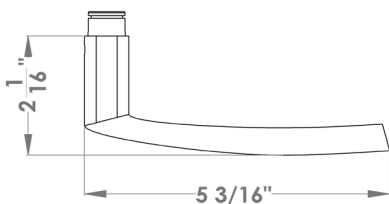

specification details

lever