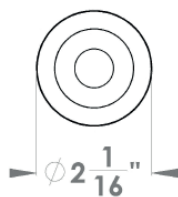

**Madeira – TER45**  
 Ø 2 1/16" x 7/16"

round

TER45 LA60 81	passage 2 3/8" backset
TER45 LA70 81	passage 2 3/4" backset
TER45 DUM 81	full dummy
TER45 DUML 81	half dummy left
TER45 DUMR 81	half dummy right
UEZ1332 PB 81	privacy bolt

### Features TER45Q and TER45

- 3 piece rose
- concealed bolt-through fixing
- sprung
- door range 1 1/2" (38 mm) - 1 7/8" (48 mm) standard
- T- and Lip-Strike with dust box
- stainless steel faceplate
- backsets: 2 3/8" (60 mm) or 2 3/4" (70 mm)
- functions: Passage (LA), full dummy (DUM), dummy left (DUML), dummy right (DUMR)
- available with UL-Latch
- 28° latch with attached face plate
- rate of satin stainless steel 304
- hub 5/16" (8 mm)
- available finish: oil rubbed bronze, satin stainless steel, cosmos black

### specification details

lever

round rose

square rose