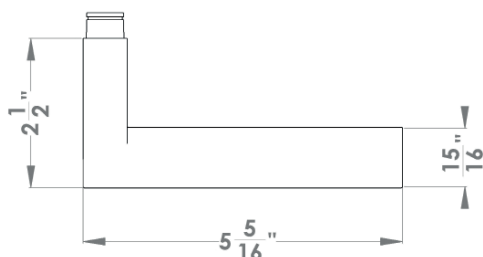

**Madeira – TER45**  
 Ø 2 1/16" x 7/16"

round

TER45 LA60 81	passage 2 3/8" backset
TER45 LA70 81	passage 2 3/4" backset
TER45 DUM 81	full dummy
TER45 DUML 81	half dummy left
TER45 DUMR 81	half dummy right
UEZ1332 PB 81	privacy bolt

### Features TER45Q and TER45

- 3 piece rose
- concealed bolt-through fixing
- sprung
- door range 1 1/2" (38 mm) - 1 7/8" (48 mm) standard
- T- and Lip-Strike with dust box
- stainless steel faceplate
- backsets: 2 3/8" (60 mm) or 2 3/4" (70 mm)
- functions: Passage (LA), full dummy (DUM), dummy left (DUML), dummy right (DUMR)
- available with UL-Latch
- 28° latch with attached face plate
- rate of satin stainless steel 304
- hub 5/16" (8 mm)
- available finish: oil rubbed bronze, satin stainless steel, cosmos black

### specification details

lever

round rose

square rose