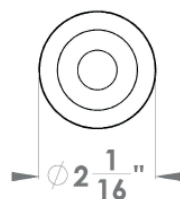

**Madeira – TER45**  
 Ø 2 1/16" x 7/16"

#### round

TER45 LA60 83	passage 2 3/8" backset
TER45 LA70 83	passage 2 3/4" backset
TER45 DUM 83	full dummy
TER45 DUML 83	half dummy left
TER45 DUMR 83	half dummy right
UEZ1332 PB 83	privacy bolt

### Features TER45Q and TER45

- 3 piece rose
- concealed bolt-through fixing
- sprung
- door range 1 1/2" (38 mm) - 1 7/8" (48 mm) standard
- T- and Lip-Strike with dust box
- stainless steel faceplate
- backsets: 2 3/8" (60 mm) or 2 3/4" (70 mm)
- functions: Passage (LA), full dummy (DUM), dummy left (DUML), dummy right (DUMR)
- available with UL-Latch
- 28° latch with attached face plate
- rate of satin stainless steel 304
- hub 5/16" (8 mm)
- available finish: cosmos black, satin stainless steel, oil rubbed bronze

### specification details

lever

round rose

square rose