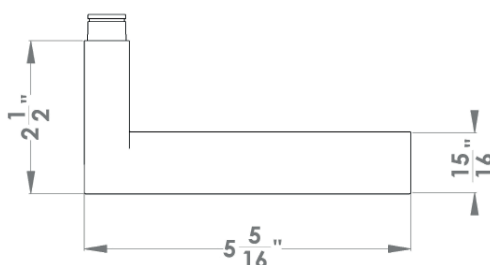

#### round

TER45 LA60 83	passage 2 3/8" backset
TER45 LA70 83	passage 2 3/4" backset
TER45 DUM 83	full dummy
TER45 DUML 83	half dummy left
TER45 DUMR 83	half dummy right
UEZ1332 PB 83	privacy bolt

### Features TER45Q and TER45

- 3 piece rose
- concealed bolt-through fixing
- sprung
- door range 1 1/2" (38 mm) - 1 7/8" (48 mm) standard
- T- and Lip-Strike with dust box
- stainless steel faceplate
- backsets: 2 3/8" (60 mm) or 2 3/4" (70 mm)
- functions: Passage (LA), full dummy (DUM), dummy left (DUML), dummy right (DUMR)
- available with UL-Latch
- 28° latch with attached face plate
- rate of satin stainless steel 304
- hub 5/16" (8 mm)
- available finish: cosmos black, satin stainless steel, oil rubbed bronze

### specification details

lever

round rose

square rose