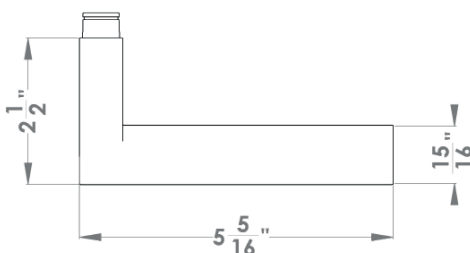

Madeira – TER45
 Ø 2 1/16" x 7/16"

round

TER45 LD LA60 71	passage 2 3/8" backset
TER45 LD LA70 71	passage 2 3/4" backset
TER45 LD DUM 71	full dummy
TER45 LD DUML 71	half dummy left
TER45 LD DUMR 71	half dummy right
UEZ1332 PB 71	privacy bolt

Features TER45Q and TER45

- 3 piece rose
- concealed bolt-through fixing
- sprung
- door range 1 1/2" (38 mm) - 1 7/8" (48 mm) standard
- T- and Lip-Strike with dust box
- stainless steel faceplate
- backsets: 2 3/8" (60 mm) or 2 3/4" (70 mm)
- functions: Passage (LA), full dummy (DUM), dummy left (DUML), dummy right (DUMR)
- available with UL-Latch
- 28° latch with attached face plate
- rate of satin stainless steel 304
- hub 5/16" (8 mm)
- finish: satin stainless steel/dark brown leather
- available leather colours: dark brown, light brown, black

specification details

lever

round rose

square rose