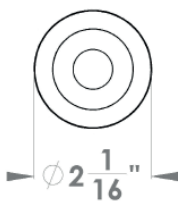

Madeira – TER45
 Ø 2 1/16" x 7/16"

round

TER45 LD LA60 71	passage 2 3/8" backset
TER45 LD LA70 71	passage 2 3/4" backset
TER45 LD DUM 71	full dummy
TER45 LD DUML 71	half dummy left
TER45 LD DUMR 71	half dummy right
UEZ1332 PB 71	privacy bolt

Features TER45Q and TER45

- 3 piece rose
- concealed bolt-through fixing
- sprung
- door range 1 1/2" (38 mm) - 1 7/8" (48 mm) standard
- T- and Lip-Strike with dust box
- stainless steel faceplate
- backsets: 2 3/8" (60 mm) or 2 3/4" (70 mm)
- functions: Passage (LA), full dummy (DUM), dummy left (DUML), dummy right (DUMR)
- available with UL-Latch
- 28° latch with attached face plate
- rate of satin stainless steel 304
- hub 5/16" (8 mm)
- finish: satin stainless steel/dark brown leather
- available leather colours: dark brown, light brown, black

specification details

lever

round rose

square rose