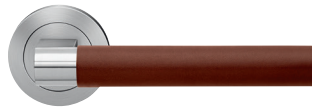

Madeira

Finish: satin stainless steel/light brown leather (71)

Madeira on rose, special door prep required

Madeira – TER45Q
 2 1/16" x 2 1/16"

product code
 square

TER45Q LH LA60 71	passage 2 3/8" backset
TER45Q LH LA70 71	passage 2 3/4" backset
TER45Q LH DUM 71	full dummy
TER45Q LH DUML 71	half dummy left
TER45Q LH DUMR 71	half dummy right
UEZ1340 PB 71	privacy bolt

Madeira – TER45
 Ø 2 1/16" x 7/16"

round

TER45 LH LA60 71	passage 2 3/8" backset
TER45 LH LA70 71	passage 2 3/4" backset
TER45 LH DUM 71	full dummy
TER45 LH DUML 71	half dummy left
TER45 LH DUMR 71	half dummy right
UEZ1332 PB 71	privacy bolt

Features TER45Q and TER45

- 3 piece rose
- concealed bolt-through fixing
- sprung
- door range 1 1/2" (38 mm) - 1 7/8" (48 mm) standard
- T- and Lip-Strike with dust box
- stainless steel faceplate
- backsets: 2 3/8" (60 mm) or 2 3/4" (70 mm)
- functions: Passage (LA), full dummy (DUM), dummy left (DUML), dummy right (DUMR)
- available with UL-Latch
- 28° latch with attached face plate
- rate of satin stainless steel 304
- hub 5/16" (8 mm)
- finish: satin stainless steel/light brown leather
- available leather colours: light brown, dark brown, black

specification details

lever

round rose

square rose