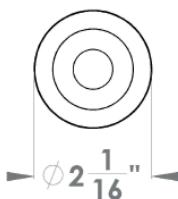

Madeira – TER45
 Ø 2 1/16" x 7/16"

round

TER45 LH LA60 71	passage 2 3/8" backset
TER45 LH LA70 71	passage 2 3/4" backset
TER45 LH DUM 71	full dummy
TER45 LH DUML 71	half dummy left
TER45 LH DUMR 71	half dummy right
UEZ1332 PB 71	privacy bolt

Features TER45Q and TER45

- 3 piece rose
- concealed bolt-through fixing
- sprung
- door range 1 1/2" (38 mm) - 1 7/8" (48 mm) standard
- T- and Lip-Strike with dust box
- stainless steel faceplate
- backsets: 2 3/8" (60 mm) or 2 3/4" (70 mm)
- functions: Passage (LA), full dummy (DUM), dummy left (DUML), dummy right (DUMR)
- available with UL-Latch
- 28° latch with attached face plate
- rate of satin stainless steel 304
- hub 5/16" (8 mm)
- finish: satin stainless steel/light brown leather
- available leather colours: light brown, dark brown, black

specification details

lever

round rose

square rose