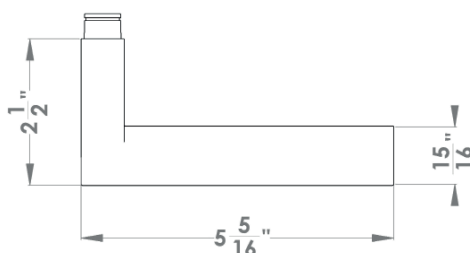

Madeira – TER45
 Ø 2 1/16" x 7/16"

round

TER45 LH LA60 71	passage 2 3/8" backset
TER45 LH LA70 71	passage 2 3/4" backset
TER45 LH DUM 71	full dummy
TER45 LH DUML 71	half dummy left
TER45 LH DUMR 71	half dummy right
UEZ1332 PB 71	privacy bolt

Features TER45Q and TER45

- 3 piece rose
- concealed bolt-through fixing
- sprung
- door range 1 1/2" (38 mm) - 1 7/8" (48 mm) standard
- T- and Lip-Strike with dust box
- stainless steel faceplate
- backsets: 2 3/8" (60 mm) or 2 3/4" (70 mm)
- functions: Passage (LA), full dummy (DUM), dummy left (DUML), dummy right (DUMR)
- available with UL-Latch
- 28° latch with attached face plate
- rate of satin stainless steel 304
- hub 5/16" (8 mm)
- finish: satin stainless steel/light brown leather
- available leather colours: light brown, dark brown, black

specification details

lever

round rose

square rose