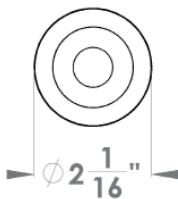

**Madeira – TER45**  
 Ø 2 1/16" x 7/16"

round

TER45 LS LA60 71	passage 2 3/8" backset
TER45 LS LA70 71	passage 2 3/4" backset
TER45 LS DUM 71	full dummy
TER45 LS DUML 71	half dummy left
TER45 LS DUMR 71	half dummy right
UEZ1332 PB 71	privacy bolt

### Features TER45Q and TER45

- 3 piece rose
- concealed bolt-through fixing
- sprung
- door range 1 1/2" (38 mm) - 1 7/8" (48 mm) standard
- T- and Lip-Strike with dust box
- stainless steel faceplate
- backsets: 2 3/8" (60 mm) or 2 3/4" (70 mm)
- functions: Passage (LA), full dummy (DUM), dummy left (DUML), dummy right (DUMR)
- available with UL-Latch
- 28° latch with attached face plate
- rate of satin stainless steel 304
- hub 5/16" (8 mm)
- finish: satin stainless steel/black leather
- available leather colours: black, dark brown, light brown

### specification details

lever

round rose

square rose