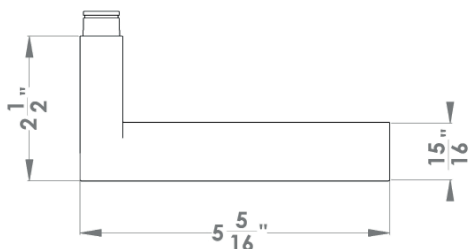

**Madeira – TER45**  
 Ø 2 1/16" x 7/16"

round

TER45 LS LA60 71	passage 2 3/8" backset
TER45 LS LA70 71	passage 2 3/4" backset
TER45 LS DUM 71	full dummy
TER45 LS DUML 71	half dummy left
TER45 LS DUMR 71	half dummy right
UEZ1332 PB 71	privacy bolt

### Features TER45Q and TER45

- 3 piece rose
- concealed bolt-through fixing
- sprung
- door range 1 1/2" (38 mm) - 1 7/8" (48 mm) standard
- T- and Lip-Strike with dust box
- stainless steel faceplate
- backsets: 2 3/8" (60 mm) or 2 3/4" (70 mm)
- functions: Passage (LA), full dummy (DUM), dummy left (DUML), dummy right (DUMR)
- available with UL-Latch
- 28° latch with attached face plate
- rate of satin stainless steel 304
- hub 5/16" (8 mm)
- finish: satin stainless steel/black leather
- available leather colours: black, dark brown, light brown

### specification details

lever

round rose

square rose