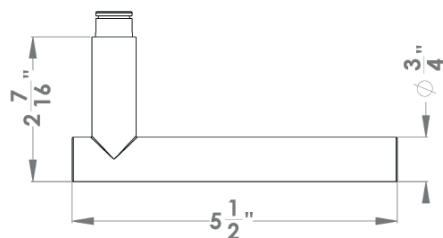

Manhattan

Finish: cosmos black (83)

Manhattan on rose, special door prep required

Manhattan – TER21Q
 2 1/16" x 2 1/16"

product code square

TER21Q LA60 83	passage 2 3/8" backset
TER21Q LA70 83	passage 2 3/4" backset
TER21Q DUM 83	full dummy
TER21Q DUML 83	half dummy left
TER21Q DUMR 83	half dummy right
UEZ1340 PB 83	privacy bolt

Manhattan – TER21
 Ø 2 1/16" x 7/16"

round

TER21 LA60 83	passage 2 3/8" backset
TER21 LA70 83	passage 2 3/4" backset
TER21 DUM 83	full dummy
TER21 DUML 83	half dummy left
TER21 DUMR 83	half dummy right
UEZ1332 PB 83	privacy bolt

Features TER21Q and TER21

- 3 piece rose
- concealed bolt-through fixing
- sprung
- door range 1 1/2" (38 mm) - 1 7/8" (48 mm) standard
- T- and Lip-Strike with dust box
- stainless steel faceplate
- backsets: 2 3/8" (60 mm) or 2 3/4" (70 mm)
- functions: Passage (LA), full dummy (DUM), dummy left (DUML), dummy right (DUMR)
- available with UL-Latch
- 28° latch with attached face plate
- rate of satin stainless steel 304
- hub 5/16" (8 mm)
- available finishes: cosmos black, satin stainless steel

specification details

lever

round rose

square rose