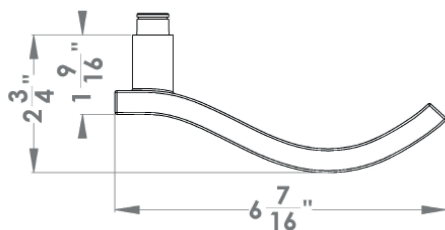

**Miami – TER85**  
 Ø 2 1/16" x 7/16"

#### round

TER85 LA60 71	passage 2 3/8" backset
TER85 LA70 71	passage 2 3/4" backset
TER85 DUM 71	full dummy
TER85 DUML 71	half dummy left
TER85 DUMR 71	half dummy right
UEZ1332 PB 71	privacy bolt

### Features TER85Q and TER85

- 3 piece rose
- concealed bolt-through fixing
- sprung
- door range 1 1/2" (38 mm) - 1 7/8" (48 mm) standard
- T- and Lip-Strike with dust box
- stainless steel faceplate
- backsets: 2 3/8" (60 mm) or 2 3/4" (70 mm)
- functions: Passage (LA), full dummy (DUM), dummy left (DUML), dummy right (DUMR)
- available with UL-Latch
- 28° latch with attached face plate
- rate of satin stainless steel 304
- hub 5/16" (8 mm)
- available finish: satin stainless steel

### specification details

lever

round rose

square rose