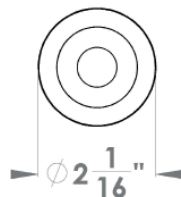

**Miami – TER85**  
 Ø 2 1/16" x 7/16"

#### round

TER85 LA60 71	passage 2 3/8" backset
TER85 LA70 71	passage 2 3/4" backset
TER85 DUM 71	full dummy
TER85 DUML 71	half dummy left
TER85 DUMR 71	half dummy right
UEZ1332 PB 71	privacy bolt

### Features TER85Q and TER85

- 3 piece rose
- concealed bolt-through fixing
- sprung
- door range 1 1/2" (38 mm) - 1 7/8" (48 mm) standard
- T- and Lip-Strike with dust box
- stainless steel faceplate
- backsets: 2 3/8" (60 mm) or 2 3/4" (70 mm)
- functions: Passage (LA), full dummy (DUM), dummy left (DUML), dummy right (DUMR)
- available with UL-Latch
- 28° latch with attached face plate
- rate of satin stainless steel 304
- hub 5/16" (8 mm)
- available finish: satin stainless steel

### specification details

lever

round rose

square rose