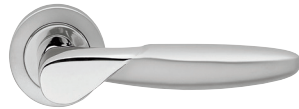

## Orlando

Finish: chrome/satin chrome (56)

### Orlando – TR42

Ø 2 1/16" x 7/16"

product code  
 round

TR42 LA60 56	passage 2 3/8" backset
TR42 LA70 56	passage 2 3/4" backset
TR42 DUM 56	full dummy
TR42 DUML 56	half dummy left
TR42 DUMR 56	half dummy right
UEZ1332 PB 74	privacy bolt

### Features TR42

- 3 piece rose
- concealed bolt-through fixing
- sprung
- door range 1 1/2" (38 mm) - 1 7/8" (48 mm) standard
- T- and Lip-Strike with dust box
- stainless steel faceplate
- backsets: 2 3/8" (60 mm) or 2 3/4" (70 mm)
- functions: Passage (LA), full dummy (DUM), dummy left (DUML), dummy right (DUMR)
- 28° latch with attached face plate
- hub 5/16" (8 mm)
- available finish: chrome/satin chrome
- also available with blue and white Swarovski crystals

### specification details

lever

round rose