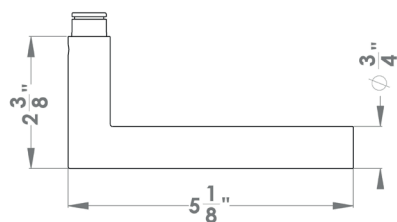

Rhodos

Finish: satin stainless steel (71)

Rhodos on rose, special door prep required

Rhodos – TER28Q
 2 1/16" x 2 1/16"

product code square

TER28Q LA60 71	passage 2 3/8" backset
TER28Q LA70 71	passage 2 3/4" backset
TER28Q DUM 71	full dummy
TER28Q DUML 71	half dummy left
TER28Q DUMR 71	half dummy right
UEZ1340 PB 71	privacy bolt

Rhodos – TER28
 Ø 2 1/16" x 7/16"

round

TER28 LA60 71	passage 2 3/8" backset
TER28 LA70 71	passage 2 3/4" backset
TER28 DUM 71	full dummy
TER28 DUML 71	half dummy left
TER28 DUMR 71	half dummy right
UEZ1332 PB 71	privacy bolt

Features TER28Q and TER28

- 3 piece rose
- concealed bolt-through fixing
- sprung
- door range 1 1/2" (38 mm) - 1 7/8" (48 mm) standard
- T- and Lip-Strike with dust box
- stainless steel faceplate
- backsets: 2 3/8" (60 mm) or 2 3/4" (70 mm)
- functions: Passage (LA), full dummy (DUM), dummy left (DUML), dummy right (DUMR)
- available with UL-Latch
- 28° latch with attached face plate
- rate of satin stainless steel 304
- hub 5/16" (8 mm)
- available finishes: satin stainless steel, polished stainless steel, oil rubbed bronze, cosmos black

specification details

lever

round rose

square rose