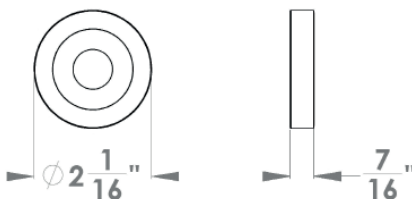

Rhodos – TER28
 Ø 2 1/16" x 7/16"

round

TER28 LA60 71	passage 2 3/8" backset
TER28 LA70 71	passage 2 3/4" backset
TER28 DUM 71	full dummy
TER28 DUML 71	half dummy left
TER28 DUMR 71	half dummy right
UEZ1332 PB 71	privacy bolt

Features TER28Q and TER28

- 3 piece rose
- concealed bolt-through fixing
- sprung
- door range 1 1/2" (38 mm) - 1 7/8" (48 mm) standard
- T- and Lip-Strike with dust box
- stainless steel faceplate
- backsets: 2 3/8" (60 mm) or 2 3/4" (70 mm)
- functions: Passage (LA), full dummy (DUM), dummy left (DUML), dummy right (DUMR)
- available with UL-Latch
- 28° latch with attached face plate
- rate of satin stainless steel 304
- hub 5/16" (8 mm)
- available finishes: satin stainless steel, polished stainless steel, oil rubbed bronze, cosmos black

specification details

lever

round rose

square rose