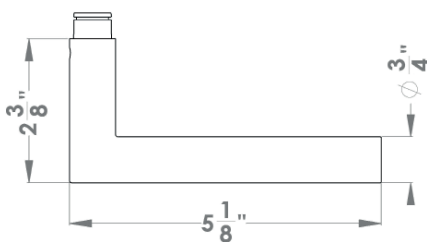

Rhodos

Finish: polished stainless steel (72)

Rhodos on rose, special door prep required

Rhodos – TER28Q
 2 1/16" x 2 1/16"

product code
 square

TER28Q LA60 72	passage 2 3/8" backset
TER28Q LA70 72	passage 2 3/4" backset
TER28Q DUM 72	full dummy
TER28Q DUML 72	half dummy left
TER28Q DUMR 72	half dummy right
UEZ1340 PB 72	privacy bolt

Rhodos – TER28
 Ø 2 1/16" x 7/16"

round

TER28 LA60 72	passage 2 3/8" backset
TER28 LA70 72	passage 2 3/4" backset
TER28 DUM 72	full dummy
TER28 DUML 72	half dummy left
TER28 DUMR 72	half dummy right
UEZ1332 PB 72	privacy bolt

Features TER28Q and TER28

- 3 piece rose
- concealed bolt-through fixing
- sprung
- door range 1 1/2" (38 mm) - 1 7/8" (48 mm) standard
- T- and Lip-Strike with dust box
- stainless steel faceplate
- backsets: 2 3/8" (60 mm) or 2 3/4" (70 mm)
- functions: Passage (LA), full dummy (DUM), dummy left (DUML), dummy right (DUMR)
- available with UL-Latch
- 28° latch with attached face plate
- rate of satin stainless steel 304
- hub 5/16" (8 mm)
- available finishes: polished stainless steel, satin stainless steel, oil rubbed bronze, cosmos black

specification details

lever

round rose

square rose