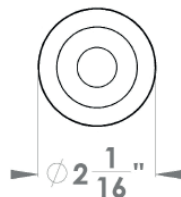

Rhodos

Finish: polished stainless steel (72)

Rhodos on rose, special door prep required

Rhodos – TER28Q
 2 1/16" x 2 1/16"

product code
 square

TER28Q LA60 72	passage 2 3/8" backset
TER28Q LA70 72	passage 2 3/4" backset
TER28Q DUM 72	full dummy
TER28Q DUML 72	half dummy left
TER28Q DUMR 72	half dummy right
UEZ1340 PB 72	privacy bolt

Rhodos – TER28
 Ø 2 1/16" x 7/16"

round

TER28 LA60 72	passage 2 3/8" backset
TER28 LA70 72	passage 2 3/4" backset
TER28 DUM 72	full dummy
TER28 DUML 72	half dummy left
TER28 DUMR 72	half dummy right
UEZ1332 PB 72	privacy bolt

Features TER28Q and TER28

- 3 piece rose
- concealed bolt-through fixing
- sprung
- door range 1 1/2" (38 mm) - 1 7/8" (48 mm) standard
- T- and Lip-Strike with dust box
- stainless steel faceplate
- backsets: 2 3/8" (60 mm) or 2 3/4" (70 mm)
- functions: Passage (LA), full dummy (DUM), dummy left (DUML), dummy right (DUMR)
- available with UL-Latch
- 28° latch with attached face plate
- rate of satin stainless steel 304
- hub 5/16" (8 mm)
- available finishes: polished stainless steel, satin stainless steel, oil rubbed bronze, cosmos black

specification details

lever

round rose

square rose