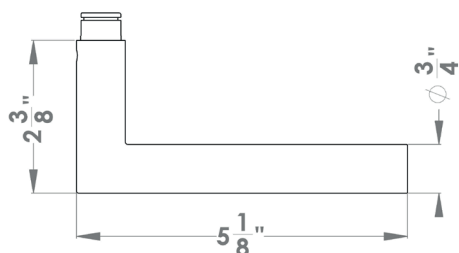

Rhodos

Finish: oil rubbed bronze (81)

Rhodos on rose, special door prep required

Rhodos – TER28Q
 2 1/16" x 2 1/16"

product code square

TER28Q LA60 81	passage 2 3/8" backset
TER28Q LA70 81	passage 2 3/4" backset
TER28Q DUM 81	full dummy
TER28Q DUML 81	half dummy left
TER28Q DUMR 81	half dummy right
UEZ1340 PB 81	privacy bolt

Rhodos – TER28
 Ø 2 1/16" x 7/16"

round

TER28 LA60 81	passage 2 3/8" backset
TER28 LA70 81	passage 2 3/4" backset
TER28 DUM 81	full dummy
TER28 DUML 81	half dummy left
TER28 DUMR 81	half dummy right
UEZ1332 PB 81	privacy bolt

Features TER28Q and TER28

- 3 piece rose
- concealed bolt-through fixing
- sprung
- door range 1 1/2" (38 mm) - 1 7/8" (48 mm) standard
- T- and Lip-Strike with dust box
- stainless steel faceplate
- backsets: 2 3/8" (60 mm) or 2 3/4" (70 mm)
- functions: Passage (LA), full dummy (DUM), dummy left (DUML), dummy right (DUMR)
- available with UL-Latch
- 28° latch with attached face plate
- rate of satin stainless steel 304
- hub 5/16" (8 mm)
- available finishes: oil rubbed bronze, satin stainless steel, polished stainless steel, cosmos black

specification details

lever

round rose

square rose