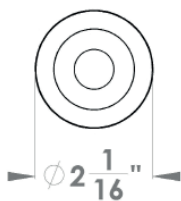

Rhodos

Finish: oil rubbed bronze (81)

Rhodos on rose, special door prep required

Rhodos – TER28Q
 2 1/16" x 2 1/16"

product code square

TER28Q LA60 81	passage 2 3/8" backset
TER28Q LA70 81	passage 2 3/4" backset
TER28Q DUM 81	full dummy
TER28Q DUML 81	half dummy left
TER28Q DUMR 81	half dummy right
UEZ1340 PB 81	privacy bolt

Rhodos – TER28
 Ø 2 1/16" x 7/16"

round

TER28 LA60 81	passage 2 3/8" backset
TER28 LA70 81	passage 2 3/4" backset
TER28 DUM 81	full dummy
TER28 DUML 81	half dummy left
TER28 DUMR 81	half dummy right
UEZ1332 PB 81	privacy bolt

Features TER28Q and TER28

- 3 piece rose
- concealed bolt-through fixing
- sprung
- door range 1 1/2" (38 mm) - 1 7/8" (48 mm) standard
- T- and Lip-Strike with dust box
- stainless steel faceplate
- backsets: 2 3/8" (60 mm) or 2 3/4" (70 mm)
- functions: Passage (LA), full dummy (DUM), dummy left (DUML), dummy right (DUMR)
- available with UL-Latch
- 28° latch with attached face plate
- rate of satin stainless steel 304
- hub 5/16" (8 mm)
- available finishes: oil rubbed bronze, satin stainless steel, polished stainless steel, cosmos black

specification details

lever

round rose

square rose