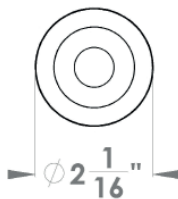

Rhodos

Finish: oil rubbed bronze (81)

Rhodos on rose, special door prep required

Rhodos – TER28Q
 2 1/16" x 2 1/16"

product code latch set
 square

| | |
|----------------|------------------------|
| TER28Q LA60 83 | passage 2 3/8" backset |
| TER28Q LA70 83 | passage 2 3/4" backset |
| TER28Q DUM 83 | full dummy |
| TER28Q DUML 83 | half dummy left |
| TER28Q DUMR 83 | half dummy right |
| UEZ1340 PB 83 | privacy bolt |

Rhodos – TER28
 Ø 2 1/16" x 7/16"

round

| | |
|---------------|------------------------|
| TER28 LA60 83 | passage 2 3/8" backset |
| TER28 LA70 83 | passage 2 3/4" backset |
| TER28 DUM 83 | full dummy |
| TER28 DUML 83 | half dummy left |
| TER28 DUMR 83 | half dummy right |
| UEZ1332 PB 83 | privacy bolt |

Features TER28Q and TER28

- 3 piece rose
- concealed bolt-through fixing
- sprung
- door range 1 1/2" (38 mm) - 1 7/8" (48 mm) standard
- T- and Lip-Strike with dust box
- stainless steel faceplate
- backsets: 2 3/8" (60 mm) or 2 3/4" (70 mm)
- functions: Passage (LA), full dummy (DUM), dummy left (DUML), dummy right (DUMR)
- available with UL-Latch
- 28° latch with attached face plate
- rate of satin stainless steel 304
- hub 5/16" (8 mm)
- available finish: cosmos black, satin stainless steel, polished stainless steel, oil rubbed bronze

specification details

lever

round rose

square rose