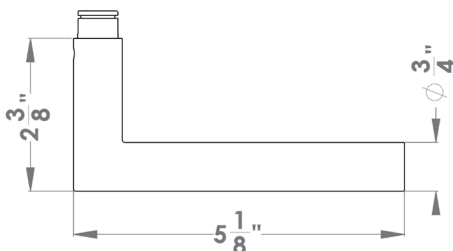

Rhodos

Finish: oil rubbed bronze (81)

Rhodos on rose, special door prep required

Rhodos – TER28Q
 2 1/16" x 2 1/16"

product code latch set
 square

| | |
|----------------|------------------------|
| TER28Q LA60 83 | passage 2 3/8" backset |
| TER28Q LA70 83 | passage 2 3/4" backset |
| TER28Q DUM 83 | full dummy |
| TER28Q DUML 83 | half dummy left |
| TER28Q DUMR 83 | half dummy right |
| UEZ1340 PB 83 | privacy bolt |

Rhodos – TER28
 Ø 2 1/16" x 7/16"

round

| | |
|---------------|------------------------|
| TER28 LA60 83 | passage 2 3/8" backset |
| TER28 LA70 83 | passage 2 3/4" backset |
| TER28 DUM 83 | full dummy |
| TER28 DUML 83 | half dummy left |
| TER28 DUMR 83 | half dummy right |
| UEZ1332 PB 83 | privacy bolt |

Features TER28Q and TER28

- 3 piece rose
- concealed bolt-through fixing
- sprung
- door range 1 1/2" (38 mm) - 1 7/8" (48 mm) standard
- T- and Lip-Strike with dust box
- stainless steel faceplate
- backsets: 2 3/8" (60 mm) or 2 3/4" (70 mm)
- functions: Passage (LA), full dummy (DUM), dummy left (DUML), dummy right (DUMR)
- available with UL-Latch
- 28° latch with attached face plate
- rate of satin stainless steel 304
- hub 5/16" (8 mm)
- available finish: cosmos black, satin stainless steel, polished stainless steel, oil rubbed bronze

specification details

lever

round rose

square rose