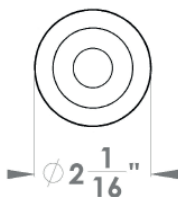

Starlight

Finish: chrome/satin stainless steel (65)

Starlight on rose, special door prep required

Starlight – TR38Q
 2 1/16" x 2 1/16"

product code square

TR38Q LA60 65	passage 2 3/8" backset
TR38Q LA70 65	passage 2 3/4" backset
TR38Q DUM 65	full dummy
TR38Q DUML 65	half dummy left
TR38Q DUMR 65	half dummy right
UEZ1340 PB 73	privacy bolt

Starlight – TR38
 Ø 2 1/16" x 7/16"

round

TR38 LA60 65	passage 2 3/8" backset
TR38 LA70 65	passage 2 3/4" backset
TR38 DUM 65	full dummy
TR38 DUML 65	half dummy left
TR38 DUMR 65	half dummy right
UEZ1332 PB 73	privacy bolt

Features TR38Q and TR38

- 3 piece rose
- concealed bolt-through fixing
- sprung
- door range 1 1/2" (38 mm) - 1 7/8" (48 mm) standard
- T- and Lip-Strike with dust box
- stainless steel faceplate
- backsets: 2 3/8" (60 mm) or 2 3/4" (70 mm)
- functions: Passage (LA), full dummy (DUM), dummy left (DUML), dummy right (DUMR)
- 28° latch with attached face plate
- hub 5/16" (8 mm)
- available finish: chrome/satin stainless steel

specification details

lever

round rose

square rose