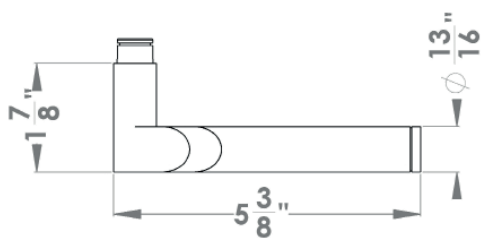

Starlight

Finish: chrome/satin stainless steel (65)

Starlight on rose, special door prep required

Starlight – TR38Q
 2 1/16" x 2 1/16"

product code square

TR38Q LA60 65	passage 2 3/8" backset
TR38Q LA70 65	passage 2 3/4" backset
TR38Q DUM 65	full dummy
TR38Q DUML 65	half dummy left
TR38Q DUMR 65	half dummy right
UEZ1340 PB 73	privacy bolt

Starlight – TR38
 Ø 2 1/16" x 7/16"

round

TR38 LA60 65	passage 2 3/8" backset
TR38 LA70 65	passage 2 3/4" backset
TR38 DUM 65	full dummy
TR38 DUML 65	half dummy left
TR38 DUMR 65	half dummy right
UEZ1332 PB 73	privacy bolt

Features TR38Q and TR38

- 3 piece rose
- concealed bolt-through fixing
- sprung
- door range 1 1/2" (38 mm) - 1 7/8" (48 mm) standard
- T- and Lip-Strike with dust box
- stainless steel faceplate
- backsets: 2 3/8" (60 mm) or 2 3/4" (70 mm)
- functions: Passage (LA), full dummy (DUM), dummy left (DUML), dummy right (DUMR)
- 28° latch with attached face plate
- hub 5/16" (8 mm)
- available finish: chrome/satin stainless steel

specification details

lever

round rose

square rose