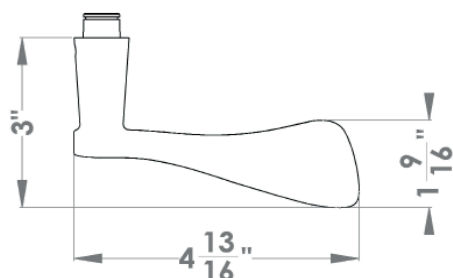

specification details

lever