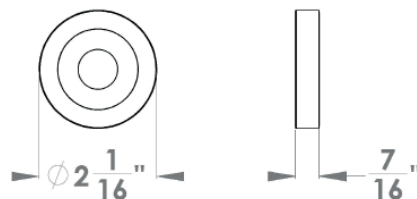

Stockholm

Finish: satin/polished stainless steel (73)

Stockholm on rose, special door prep required

product code square

TER79Q LA60 73	passage 2 3/8" backset
TER79Q LA70 73	passage 2 3/4" backset
TER79Q DUM 73	full dummy
TER79Q DUML 73	half dummy left
TER79Q DUMR 73	half dummy right
UEZ1340 PB 73	privacy bolt

round

TER79 LA60 73	passage 2 3/8" backset
TER79 LA70 73	passage 2 3/4" backset
TER79 DUM 73	full dummy
TER79 DUML 73	half dummy left
TER79 DUMR 73	half dummy right
UEZ1332 PB 73	privacy bolt

Features TER79Q and TER79

- 3 piece rose
- concealed bolt-through fixing
- sprung
- door range 1 1/2" (38 mm) - 1 7/8" (48 mm) standard
- T- and Lip-Strike with dust box
- stainless steel faceplate
- backsets: 2 3/8" (60 mm) or 2 3/4" (70 mm)
- functions: Passage (LA), full dummy (DUM), dummy left (DUML), dummy right (DUMR)
- available with UL-Latch
- 28° latch with attached face plate
- rate of satin stainless steel 304
- hub 5/16" (8 mm)
- available finish: satin/polished stainless steel

specification details

lever

round rose

square rose