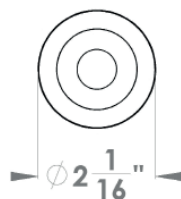

**Tasmania**

Finish: satin stainless steel (71)

**Tasmania on rose, special door prep required**

**Tasmania – TER31Q**  
 2 1/16" x 2 1/16"

product code  
 square

TER31Q LA60 71	passage 2 3/8" backset
TER31Q LA70 71	passage 2 3/4" backset
TER31Q DUM 71	full dummy
TER31Q DUML 71	half dummy left
TER31Q DUMR 71	half dummy right
UEZ1340 PB 71	privacy bolt

**Tasmania – TER31**  
 Ø 2 1/16" x 7/16"

round

TER31 LA60 71	passage 2 3/8" backset
TER31 LA70 71	passage 2 3/4" backset
TER31 DUM 71	full dummy
TER31 DUML 71	half dummy left
TER31 DUMR 71	half dummy right
UEZ1332 PB 71	privacy bolt

**Features TER31Q and TER31**

- 3 piece rose
- concealed bolt-through fixing
- sprung
- door range 1 1/2" (38 mm) - 1 7/8" (48 mm) standard
- T- and Lip-Strike with dust box
- stainless steel faceplate
- backsets: 2 3/8" (60 mm) or 2 3/4" (70 mm)
- functions: Passage (LA), full dummy (DUM), dummy left (DUML), dummy right (DUMR)
- available with UL-Latch
- 28° latch with attached face plate
- rate of satin stainless steel 304
- hub 5/16" (8 mm)
- available finishes: satin stainless steel, polished stainless steel

**specification details**

lever

round rose

square rose