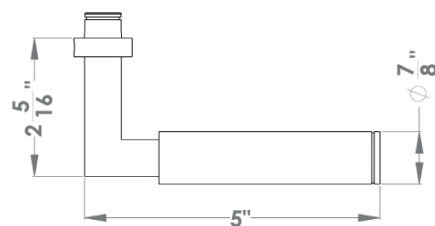

**Tasmania**

Finish: satin stainless steel (71)

**Tasmania on rose, special door prep required**

**Tasmania – TER31Q**  
 2 1/16" x 2 1/16"

product code  
 square

TER31Q LA60 71	passage 2 3/8" backset
TER31Q LA70 71	passage 2 3/4" backset
TER31Q DUM 71	full dummy
TER31Q DUML 71	half dummy left
TER31Q DUMR 71	half dummy right
UEZ1340 PB 71	privacy bolt

**Tasmania – TER31**  
 Ø 2 1/16" x 7/16"

round

TER31 LA60 71	passage 2 3/8" backset
TER31 LA70 71	passage 2 3/4" backset
TER31 DUM 71	full dummy
TER31 DUML 71	half dummy left
TER31 DUMR 71	half dummy right
UEZ1332 PB 71	privacy bolt

**Features TER31Q and TER31**

- 3 piece rose
- concealed bolt-through fixing
- sprung
- door range 1 1/2" (38 mm) - 1 7/8" (48 mm) standard
- T- and Lip-Strike with dust box
- stainless steel faceplate
- backsets: 2 3/8" (60 mm) or 2 3/4" (70 mm)
- functions: Passage (LA), full dummy (DUM), dummy left (DUML), dummy right (DUMR)
- available with UL-Latch
- 28° latch with attached face plate
- rate of satin stainless steel 304
- hub 5/16" (8 mm)
- available finishes: satin stainless steel, polished stainless steel

**specification details**

lever

round rose

square rose