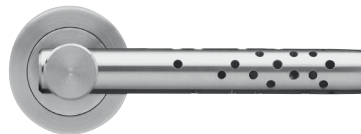

## Tokyo

Finish: satin stainless steel (71)

### Tokyo on rose, special door prep required

**Tokyo – TER66Q**  
 2 1/16" x 2 1/16"

product code  
 square

TER66Q LA60 71	passage 2 3/8" backset
TER66Q LA70 71	passage 2 3/4" backset
TER66Q DUM 71	full dummy
TER66Q DUML 71	half dummy left
TER66Q DUMR 71	half dummy right
UEZ1340 PB 71	privacy bolt

**Tokyo – TER66**  
 Ø 2 1/16" x 7/16"

round

TER66 LA60 71	passage 2 3/8" backset
TER66 LA70 71	passage 2 3/4" backset
TER66 DUM 71	full dummy
TER66 DUML 71	half dummy left
TER66 DUMR 71	half dummy right
UEZ1332 PB 71	privacy bolt

### Features TER66Q and TER66

- 3 piece rose
- concealed bolt-through fixing
- sprung
- door range 1 1/2" (38 mm) - 1 7/8" (48 mm) standard
- T- and Lip-Strike with dust box
- stainless steel faceplate
- backsets: 2 3/8" (60 mm) or 2 3/4" (70 mm)
- functions: Passage (LA), full dummy (DUM), dummy left (DUML), dummy right (DUMR)
- available with UL-Latch
- 28° latch with attached face plate
- rate of satin stainless steel 304
- hub 5/16" (8 mm)
- available finish: satin stainless steel