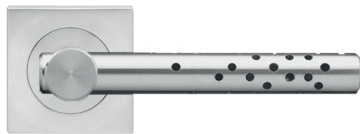

## Tokyo

Finish: satin stainless steel (71)

### Tokyo on rose, special door prep required

**Tokyo – TER66Q**  
 2 1/16" x 2 1/16"

product code  
 square

TER66Q LA60 71	passage 2 3/8" backset
TER66Q LA70 71	passage 2 3/4" backset
TER66Q DUM 71	full dummy
TER66Q DUML 71	half dummy left
TER66Q DUMR 71	half dummy right
UEZ1340 PB 71	privacy bolt

**Tokyo – TER66**  
 Ø 2 1/16" x 7/16"

round

TER66 LA60 71	passage 2 3/8" backset
TER66 LA70 71	passage 2 3/4" backset
TER66 DUM 71	full dummy
TER66 DUML 71	half dummy left
TER66 DUMR 71	half dummy right
UEZ1332 PB 71	privacy bolt

### Features TER66Q and TER66

- 3 piece rose
- concealed bolt-through fixing
- sprung
- door range 1 1/2" (38 mm) - 1 7/8" (48 mm) standard
- T- and Lip-Strike with dust box
- stainless steel faceplate
- backsets: 2 3/8" (60 mm) or 2 3/4" (70 mm)
- functions: Passage (LA), full dummy (DUM), dummy left (DUML), dummy right (DUMR)
- available with UL-Latch
- 28° latch with attached face plate
- rate of satin stainless steel 304
- hub 5/16" (8 mm)
- available finish: satin stainless steel