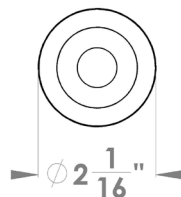

### Babylon on Rose, special door prep required

**Babylon- TER 32Q**  
2 1/16" x 2 1/16"

**Babylon- TER 32**  
Ø 2 1/16" x 7/16"

### round

TER32 PRI 9139 73	Accurate privacy without cylinder
TER32 STORE 9195 73	Accurate storeroom/nitelatch
TER32 ENT 9167 73	Accurate entrance set without cylinder
TER32 ENT 9169 73	Accurate entrance set without cylinder
UEZ1332 CC 73	cylinder color
UEZ1332 TT 73	thumbturn
UEZ1332 BAD 73	privacy thumbturn

### square rose

Please note: Karcher Design products are designed and measured in metric. Imperial measurements are close approximations to the actual metric dimensions