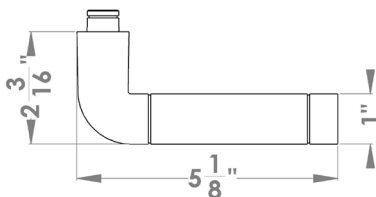

specification details

lever