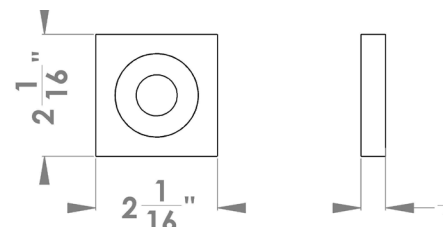

## specification details

### square rose

Please note: Karcher Design products are designed and measured in metric. Imperial measurements are close approximations to the actual metric dimensions