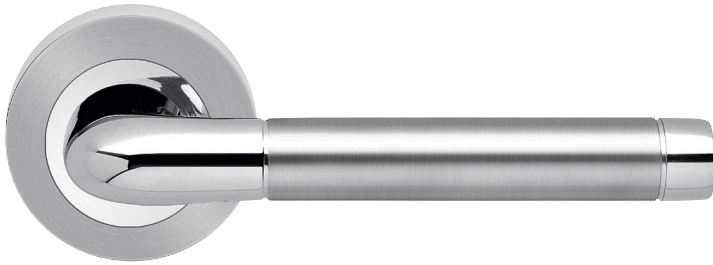

## Babylon

Finish: polished/satin stainless steel (73)

### Babylon on Rose, special door prep required

**Babylon- TER 32Q**  
2 1/16" x 2 1/16"

**Babylon- TER 32**  
Ø 2 1/16" x 7/16"

### Features TER32Q and TER32

- 3 piece rose
- concealed bolt-through fixing
- sprung
- door range 1 1/2" (38 mm) - 1 7/8" (48 mm) standard
- stainless steel faceplate
- Accurate UL Listed Mortise Lock
- available with UL-Latch
- rate of satin stainless steel 304
- hub 5/16" (8 mm)
- available finish: polished/satin stainless steel