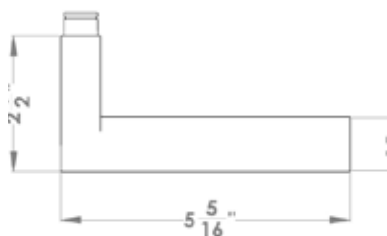

- 3 piece rose
- concealed bolt-through fixing
- sprung
- door range 1 1/2" (38 mm) - 1 7/8" (48 mm) standard
- T- and Lip-Strike with dust box
- stainless steel faceplate
- backsets: 2 3/8" (60 mm) or 2 3/4" (70 mm)
- functions: Passage (LA), full dummy (DUM), dummy left (DUM L), dummy right (DUM R)
- available with UL-Latch
- 28° latch with attached face plate
- rate of satin stainless steel 304
- hub 5/16" (8 mm)
- finish: satin stainless steel/light brown leather

specification details

lever

round rose

square rose