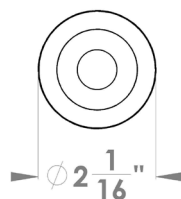

Rhodos

Finish: oil rubbed bronze (81)

Rhodos on Rose, special door prep required

Features TER28Q and TER28

- 3 piece rose
- concealed bolt-through fixing
- sprung
- door range 1 1/2" (38 mm) - 1 7/8" (48 mm) standard
- stainless steel faceplate
- Accurate UL Listed Mortise Lock
- available with UL-Latch
- rate of satin stainless steel 304
- hub 5/16" (8 mm)
- available finish: satin stainless steel, polished stainless steel, oil rubbed bronze

Product code Mortise set square

TER28Q PRI 9139 81	Accurate privacy without cylinder
TER28Q STORE 9195 81	Accurate storeroom/nitelatch
TER28Q ENT 9167 81	Accurate entrance set without cylinder
TER28Q ENT 9169 81	Accurate entrance set without cylinder
UEZ1340 CC 81	cylinder color
UEZ1340 TT 81	thumbturn
UEZ1340 BAD 81	privacy thumbturn

round

TER28 PRI 9139 81	Accurate privacy without cylinder
TER28 STORE 9195 81	Accurate storeroom/nitelatch
TER28 ENT 9167 81	Accurate entrance set without cylinder
TER28 ENT 9169 81	Accurate entrance set without cylinder
UEZ1332 CC 81	cylinder color
UEZ1332 TT 81	thumbturn
UEZ1332 BAD 81	privacy thumbturn

specification details

lever

round rose

square rose