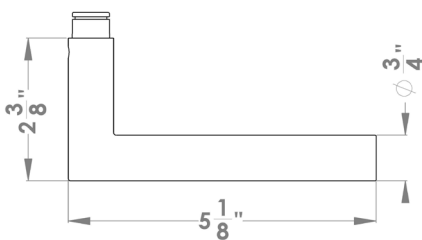

specification details

lever