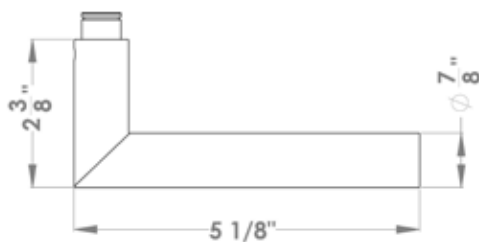

Rhodos XL

Finish: satin stainless steel (71)

Rhodos XL on rose, special door prep required

Rhodos XL – TER18Q
 2 1/16" x 2 1/16"

Rhodos XL – TER18
 Ø 2 1/16" x 7/16"

Features TER18Q and TER18

- 3 piece rose
- concealed bolt-through fixing
- sprung
- door range 1 1/2" (38 mm) - 1 7/8" (48 mm) standard
- stainless steel faceplate
- Accurate UL Listed Mortise Lock
- rate of satin stainless steel 304
- hub 5/16" (8 mm)
- available finish: satin stainless steel

product code

square

TER18Q PRI 9139 71 Accurate privacy without cylinder
 TER18Q STORE 9195 71 Accurate storeroom/nitelatch
 TER18Q ENT 9167 71 Accurate entrance set;
 cylinder not included
 TER18Q ENT 9169 71 Accurate entrance set;
 cylinder not included
 UEZ1340 CC 71 cylinder collar
 UEZ1340 TT 71 thumbturn
 UEZ1340 BAD 71 privacy thumbturn

round

TER18 PRI 9139 71 Accurate privacy without cylinder
 TER18 STORE 9195 71 Accurate storeroom/nitelatch
 TER18 ENT 9167 71 Accurate entrance set;
 cylinder not included
 TER18 ENT 9169 71 Accurate entrance set;
 cylinder not included
 UEZ1332 CC 71 cylinder collar
 UEZ1332 TT 71 thumbturn
 UEZ1332 BAD 71 privacy thumbturn

specification details

lever

round rose

square rose