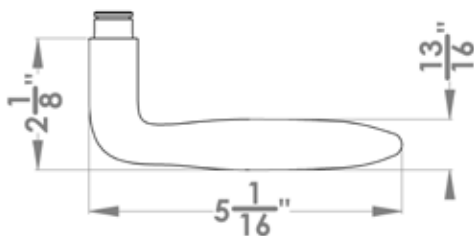

Corfu

Finish: satin stainless steel (71)

Corfu on Rose, special door prep required

Corfu – TER24Q
2 1/16" x 2 1/16"

Corfu – TER24
Ø 2 1/16" x 7/16"

Features TER24Q and TER24

- 3 piece rose
- concealed bolt-through fixing
- sprung
- door range 1 1/2" (38 mm) - 1 7/8" (48 mm) standard
- stainless steel faceplate
- Accurate UL Listed Mortise Lock
- available with UL-Latch
- rate of satin stainless steel 304
- hub 5/16" (8 mm)
- available finish: satin stainless steel

UEZ1340 CC 71 cylinder collar
UEZ1340 TT 71 thumbturn
UEZ1340 BAD 71 privacy thumbturn

round

TER24 PRI 9139 71 Accurate privacy without cylinder
TER24 STORE 9195 71 Accurate storeroom/nitelatch
TER24 ENT 9167 71 Accurate entrance set;
cylinder not included

TER24 ENT 9169 71 Accurate entrance set;
cylinder not included

UEZ1332 CC 71 cylinder collar
UEZ1332 TT 71 thumbturn
UEZ1332 BAD 71 privacy thumbturn

specification details

lever

round rose

square rose