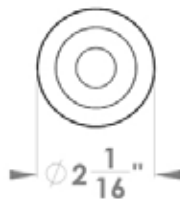

Rhodos

Finish: polished stainless steel (72)

Rhodos on rose, special door prep required

Rhodos – TER28Q
2 1/16" x 2 1/16"

Rhodos – TER28
Ø 2 1/16" x 7/16"

Features TER28Q and TER28

- 3 piece rose
- concealed bolt-through fixing
- sprung
- door range 1 1/2" (38 mm) - 1 7/8" (48 mm) standard
- stainless steel faceplate
- Accurate UL Listed Mortise Lock
- rate of satin stainless steel 304
- hub 5/16" (8 mm)
- available finishes: polished stainless steel, satin stainless steel, oil rubbed bronze, cosmos black

TER28 ENT 9169 72 Accurate entrance set;
cylinder not included

UEZ1332 CC 72 cylinder collar
UEZ1332 TT 72 thumbturn
UEZ1332 BAD 72 privacy thumbturn

specification details

lever

round rose

square rose