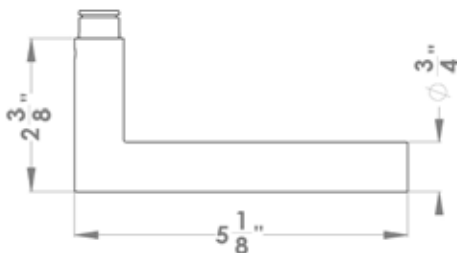

specification details

lever