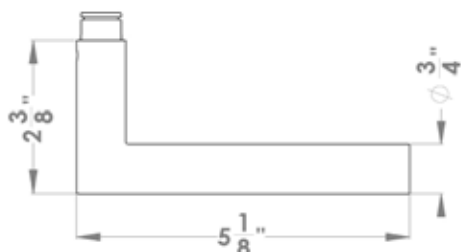

Rhodos

Finish: cosmos black (83)

Rhodos on Rose, special door prep required

Rhodos – TER28Q
 2 1/16" x 2 1/16"

Rhodos – TER28
 Ø 2 1/16" x 7/16"

Features TER28Q and TER28

- 3 piece rose
- concealed bolt-through fixing
- sprung
- door range 1 1/2" (38 mm) - 1 7/8" (48 mm) standard
- stainless steel faceplate
- Accurate UL Listed Mortise Lock
- rate of satin stainless steel 304
- hub 5/16" (8 mm)
- available finishes: cosmos black, satin stainless steel, polished stainless steel, oil rubbed bronze

product code

square

TER28Q PRI 9139 83	Accurate privacy without cylinder
TER28Q STORE 9195 83	Accurate storeroom/nitelatch
TER28Q ENT 9167 83	Accurate entrance set; cylinder not included
TER28Q ENT 9169 83	Accurate entrance set; cylinder not included
UEZ1340 CC 83	cylinder collar
UEZ1340 TT 83	thumbturn
UEZ1340 BAD 83	privacy thumbturn

round

TER28 PRI 9139 83	Accurate privacy without cylinder
TER28 STORE 9195 83	Accurate storeroom/nitelatch
TER28 ENT 9167 83	Accurate entrance set; cylinder not included
TER28 ENT 9169 83	Accurate entrance set; cylinder not included
UEZ1332 CC 83	cylinder collar
UEZ1332 TT 83	thumbturn
UEZ1332 BAD 83	privacy thumbturn

specification details

lever

round rose

square rose