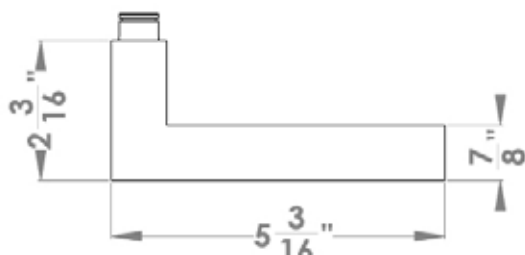

Seattle

Finish: cosmos black (83)

Seattle on Rose, special door prep required

Seattle – TER46Q
 2 1/16" x 2 1/16"

product code

square

TER46Q PRI 9139 83	Accurate privacy without cylinder
TER46Q STORE 9195 83	Accurate storeroom/nitelatch
TER46Q ENT 9167 83	Accurate entrance set; cylinder not included
TER46Q ENT 9169 83	Accurate entrance set; cylinder not included
UEZ1340 CC 83	cylinder collar
UEZ1340 TT 83	thumbturn
UEZ1340 BAD 83	privacy thumbturn

Features TER46Q

- 3 piece rose
- concealed bolt-through fixing
- sprung
- door range 1 1/2" (38 mm) - 1 7/8" (48 mm) standard
- stainless steel faceplate
- Accurate UL Listed Mortise Lock
- rate of satin stainless steel 304
- hub 5/16" (8 mm)
- available finishes: cosmo black, satin stainless steel, polished stainless steel, oil rubbed bronze

specification details

lever

square rose