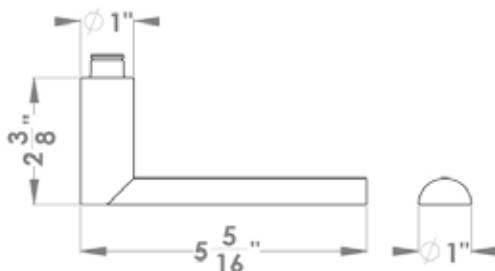

London

Finish: satin stainless steel (71)

London on rose, special door prep required

London – TER51Q
 2 1/16" x 2 1/16"

London – TER51
 Ø 2 1/16" x 7/16"

Features TER51Q and TER51

- 3 piece rose
- concealed bolt-through fixing
- sprung
- door range 1 1/2" (38 mm) - 1 7/8" (48 mm) standard
- stainless steel faceplate
- Accurate UL Listed Mortise Lock
- rate of satin stainless steel 304
- hub 5/16" (8 mm)
- available finish: satin stainless steel

product code

square

TER51Q PRI 9139 71 Accurate privacy without cylinder
 TER51Q STORE 9195 71 Accurate storeroom/nitelatch
 TER51Q ENT 9167 71 Accurate entrance set;
 cylinder not included
 TER51Q ENT 9169 71 Accurate entrance set;
 cylinder not included
 UEZ1340 CC 71 cylinder collar
 UEZ1340 TT 71 thumbturn
 UEZ1340 BAD 71 privacy thumbturn

specification details

lever

round rose

square rose