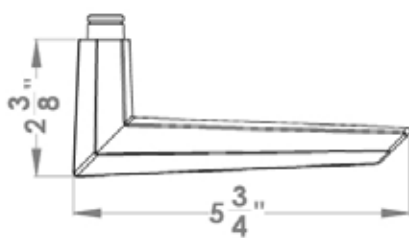

specification details

lever