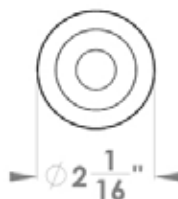

Futura

Finish: satin stainless steel (71)

Futura on rose, special door prep required

Features TER84Q and TER84

- 3 piece rose
- concealed bolt-through fixing
- sprung
- door range 1 1/2" (38 mm) - 1 7/8" (48 mm) standard
- stainless steel faceplate
- Accurate UL Listed Mortise Lock
- rate of satin stainless steel 304
- hub 5/16" (8 mm)
- available finishes: satin stainless steel, polished stainless steel

product code

square

TER84Q PRI 9139 71	Accurate privacy without cylinder
TER84Q STORE 9195 71	Accurate storeroom/nitelatch
TER84Q ENT 9167 71	Accurate entrance set; cylinder not included
TER84Q ENT 9169 71	Accurate entrance set; cylinder not included
UEZ1340 CC 71	cylinder collar
UEZ1340 TT 71	thumbturn
UEZ1340 BAD 71	privacy thumbturn

round

TER84 PRI 9139 71	Accurate privacy without cylinder
TER84 STORE 9195 71	Accurate storeroom/nitelatch
TER84 ENT 9167 71	Accurate entrance set; cylinder not included
TER84 ENT 9169 71	Accurate entrance set; cylinder not included
UEZ1332 CC 71	cylinder collar
UEZ1332 TT 71	thumbturn
UEZ1332 BAD 71	privacy thumbturn

specification details

lever

round rose

square rose