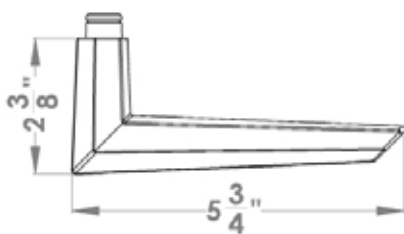

specification details

lever