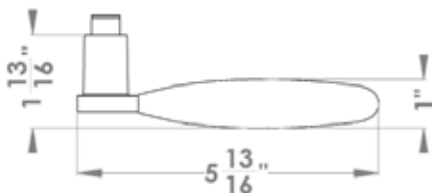

Antalya

Finish: polished chrome/satin chrome (56)

Antalya on rose, special door prep required

Antalya – TR250 Ø 2 1/16" x 7/16"

product code

round

TR250 PRI 9139 56	Accurate privacy without cylinder
TR250 STORE 9195 56	Accurate storeroom/nitelatch
TR250 ENT 9167 56	Accurate entrance set; cylinder not included
TR250 ENT 9169 56	Accurate entrance set; cylinder not included
UEZ1332 CC 72	cylinder collar
UEZ1332 TT 72	thumbturn
UEZ1332 BAD 72	privacy thumbturn

Features and TR250

- 3 piece rose
- concealed bolt-through fixing
- sprung
- door range 1 1/2" (38 mm) - 1 7/8" (48 mm) standard
- stainless steel faceplate
- Accurate UL Listed Mortise Lock
- hub 5/16" (8 mm)
- available finish: polished chrome/satin chrome

specification details

lever

round rose