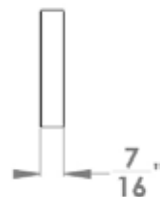

Starlight

Finish: chrome/satin stainless steel (65)

Starlight on rose, special door prep required

Starlight – TR38Q
2 1/16" x 2 1/16" x 7/16"

Starlight – TR38
Ø 2 1/16" x 7/16"

Features TR38Q and TR38

- 3 piece rose
- concealed bolt-through fixing
- sprung
- door range 1 1/2" (38 mm) - 1 7/8" (48 mm) standard
- stainless steel faceplate
- Accurate UL Listed Mortise Lock
- hub 5/16" (8 mm)
- available finish: chrome/satin stainless steel

round

TR38 PRI 9139 65 Accurate privacy without cylinder
TR38 STORE 9195 65 Accurate storeroom/nitelatch
TR38 ENT 9167 65 Accurate entrance set;
cylinder not included
TR38 ENT 9169 65 Accurate entrance set;
cylinder not included
UEZ1332 CC 73 cylinder collar
UEZ1332 TT 73 thumbturn
UEZ1332 BAD 73 privacy thumbturn

specification details

lever

round rose

square rose