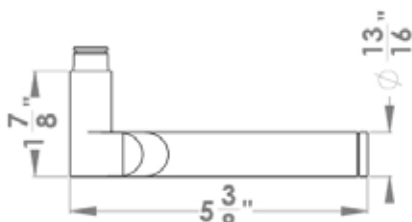

Starlight

Finish: chrome/satin stainless steel (65)

Starlight on rose, special door prep required

Starlight – TR38Q
2 1/16" x 2 1/16" x 7/16"

Starlight – TR38
Ø 2 1/16" x 7/16"

Features TR38Q and TR38

- 3 piece rose
- concealed bolt-through fixing
- sprung
- door range 1 1/2" (38 mm) - 1 7/8" (48 mm) standard
- stainless steel faceplate
- Accurate UL Listed Mortise Lock
- hub 5/16" (8 mm)
- available finish: chrome/satin stainless steel

product code

square

TR38Q PRI 9139 65 Accurate privacy without cylinder
TR38Q STORE 9195 65 Accurate storeroom/nitelatch
TR38Q ENT 9167 65 Accurate entrance set;
cylinder not included
TR38Q ENT 9169 65 Accurate entrance set;
cylinder not included
UEZ1340 CC 73 cylinder collar
UEZ1340 TT 73 thumbturn
UEZ1340 BAD 73 privacy thumbturn

round

TR38 PRI 9139 65 Accurate privacy without cylinder
TR38 STORE 9195 65 Accurate storeroom/nitelatch
TR38 ENT 9167 65 Accurate entrance set;
cylinder not included
TR38 ENT 9169 65 Accurate entrance set;
cylinder not included
UEZ1332 CC 73 cylinder collar
UEZ1332 TT 73 thumbturn
UEZ1332 BAD 73 privacy thumbturn

specification details

lever

round rose

square rose