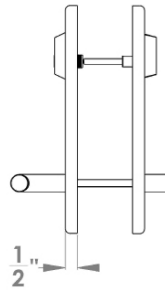

To suit 2 1/8" door prep, 5 1/2" center to center

Features UELR53

Torino- UEL R53

9 13/16" x 2 3/8" x 1/2" plate

product code (handing required)

- UEL R53 LA60 50 single cylinder entry set, 2 3/8" backset
- UEL R53 LA70 50 single cylinder entry set, 2 3/4" backset
- UEZ D2 50 distance ring for 1 3/8" door thickness
- UEL R53 PAS60 50 passage 2 3/8" backset
- UEL R53 PAS70 50 passage 2 3/4" backset
- UEL R53 PB60 50 passage with separate privacy bolt, 2 3/8" backset
- UEL R53 PB70 50 passage with separate privacy bolt, 2 3/4" backset
- UEL R53 PAT60 50 patio, 2 3/8" backset
- UEL R53 PAT70 50 patio, 2 3/4" backset
- UEL R53 DUM 50 full dummy
- UEL R53 DUM L 50 half dummy left
- UEL R53 DUM R 50 half dummy right

- bolt-through fixing
- sprung
- door range 1 3/8" (35 mm) - 2" (51 mm) standard. Distance ring needed if door thickness is 1 3/8" (35 mm)
- T- and Lip-Strike with dust box
- stainless steel faceplate
- functions: single cylinder entry set (LA), passage (PAS), passage with separate privacy bolt (PB), patio (PAT), full dummy (DUM), dummy left (DUM L), dummy right (DUM R)
- grade of stainless steel 304
- hub 5/16" (8 mm)
- door prep 2 1/8", center to center 5 1/2"
- available finish: satin nickel, chrome

leather

- LH: light brown leather
- LD: dark brown leather
- LS: black leather

wood

- HS: ebony
- HE1: light oak
- HE2: rustic oak

Inlays for model Torino UR53 to complete article code above (i.e. UR53Q PAS60 50 KE1)

specification details
lever

UEL LA

UEL PAS/DUM

UEL PB

UEL Patio

Please note: Karcher Design products are designed and measured in metric. Imperial measurements are close approximations to the actual metric dimensions