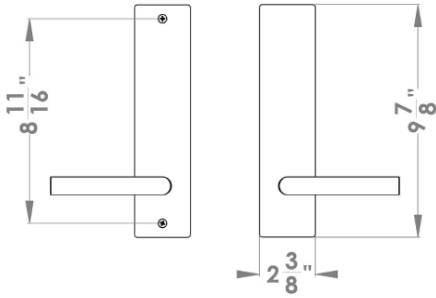

To suit 2 1/8" door prep, 5 1/2" center to center

Features UELR53

Torino- UEL R53

9 13/16" x 2 3/8" x 1/2" plate

product code (handing required)

- UEL R53 LA60 50 single cylinder entry set, 2 3/8" backset
- UEL R53 LA70 50 single cylinder entry set, 2 3/4" backset
- UEZ D2 50 distance ring for 1 3/8" door thickness
- UEL R53 PAS60 50 passage 2 3/8" backset
- UEL R53 PAS70 50 passage 2 3/4" backset
- UEL R53 PB60 50 passage with separate privacy bolt, 2 3/8" backset
- UEL R53 PB70 50 passage with separate privacy bolt, 2 3/4" backset
- UEL R53 PAT60 50 patio, 2 3/8" backset
- UEL R53 PAT70 50 patio, 2 3/4" backset
- UEL R53 DUM 50 full dummy
- UEL R53 DUM L 50 half dummy left
- UEL R53 DUM R 50 half dummy right

- bolt-through fixing
- sprung
- door range 1 3/8" (35 mm) - 2" (51 mm) standard. Distance ring needed if door thickness is 1 3/8" (35 mm)
- T- and Lip-Strike with dust box
- stainless steel faceplate
- functions: single cylinder entry set (LA), passage (PAS), passage with separate privacy bolt (PB), patio (PAT), full dummy (DUM), dummy left (DUM L), dummy right (DUM R)
- grade of stainless steel 304
- hub 5/16" (8 mm)
- door prep 2 1/8", center to center 5 1/2"
- available finish: satin nickel, chrome

leather

- LH: light brown leather
- LD: dark brown leather
- LS: black leather

wood

- HS: ebony
- HE1: light oak
- HE2: rustic oak

Inlays for model Torino UR53 to complete article code above (i.e. UR53Q PAS60 50 KE1)

specification details
lever

UEL LA

UEL PAS/DUM

UEL PB

UEL Patio

Please note: Karcher Design products are designed and measured in metric. Imperial measurements are close approximations to the actual metric dimensions