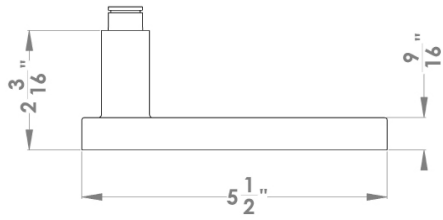

specification details
lever

UEL LA

UEL PAS/DUM

UEL PB

UEL Patio

Please note: Karcher Design products are designed and measured in metric. Imperial measurements are close approximations to the actual metric dimensions