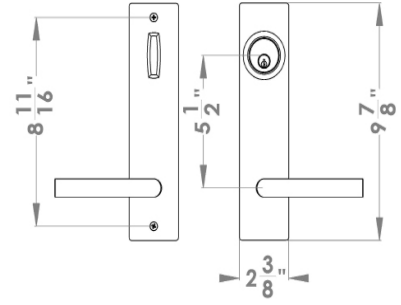

- bolt-through fixing
- sprung
- door range 1 3/8" (35 mm) - 2" (51 mm) standard. Distance ring needed if door thickness is 1 3/8" (35 mm)
- T- and Lip-Strike with dust box
- stainless steel faceplate
- functions: single cylinder entry set (LA), passage (PAS), passage with separate privacy bolt (PB), patio (PAT), full dummy (DUM), dummy left (DUM L), dummy right (DUM R)
- grade of stainless steel 304
- hub 5/16" (8 mm)
- door prep 2 1/8", center to center 5 1/2"
- available finish: satin nickel, chrome

leather

- LH: light brown leather
- LD: dark brown leather
- LS: black leather

wood

- HS: ebony
- HE1: light oak
- HE2: rustic oak

Inlays for model Torino UR53 to complete article code above (i.e. UR53Q PAS60 50 KE1)

specification details
lever

UEL LA

UEL PAS/DUM

UEL PB

UEL Patio

Please note: Karcher Design products are designed and measured in metric. Imperial measurements are close approximations to the actual metric dimensions