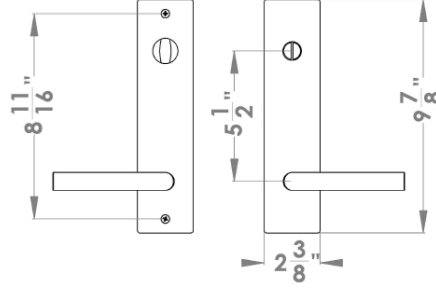

specification details
lever

UEL LA

UEL PAS/DUM

UEL PB

UEL Patio

Please note: Karcher Design products are designed and measured in metric. Imperial measurements are close approximations to the actual metric dimensions