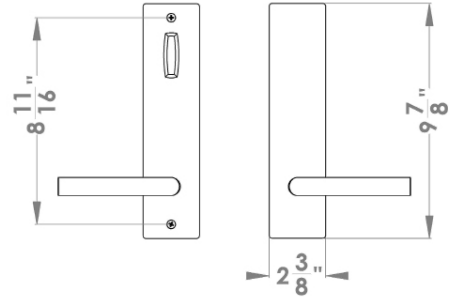

specification details
lever

UEL LA

UEL PAS/DUM

UEL PB

UEL Patio

Please note: Karcher Design products are designed and measured in metric. Imperial measurements are close approximations to the actual metric dimensions