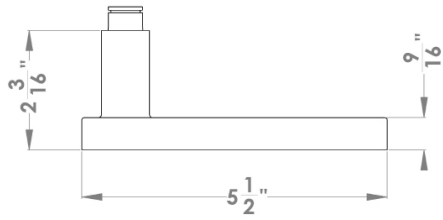

**leather**

- LH: light brown leather
- LD: dark brown leather
- LS: black leather

**wood**

- HS: ebony
- HE1: light oak
- HE2: rustic oak

Inlays for model Torino UR53 to complete article code above (i.e. UR53Q PAS60 50 KE1)

**specification details**  
lever

UEL LA

UEL PAS/DUM

UEL PB

UEL Patio

Please note: Karcher Design products are designed and measured in metric. Imperial measurements are close approximations to the actual metric dimensions