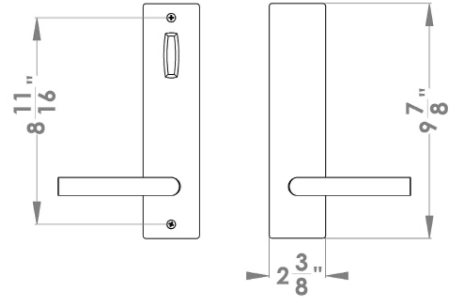

**specification details**  
lever

UEL LA

UEL PAS/DUM

UEL PB

UEL Patio

Please note: Karcher Design products are designed and measured in metric. Imperial measurements are close approximations to the actual metric dimensions