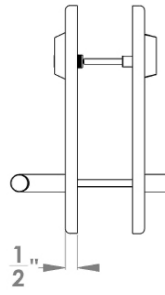

Finish: satin nickel (60)

To suit 2 1/8" door prep, 5 1/2" center to center

**Features UELR53**

**Torino- UEL R53**

9 13/16" x 2 3/8" x 1/2" plate

product code (handing required)

- UEL53 LA60 60 single cylinder entry set, 2 3/8" backset
- UEL53 LA70 60 single cylinder entry set, 2 3/4" backset
- UEZ D2 60 distance ring for 1 3/8" door thickness
- UEL53 PAS60 60 passage 2 3/8" backset
- UEL53 PAS70 60 passage 2 3/4" backset
- UEL53 PB60 60 passage with separate privacy bolt, 2 3/8" backset
- UEL53 PB70 60 passage with separate privacy bolt, 2 3/4" backset
- UEL53 PAT60 60 patio, 2 3/8" backset
- UEL53 PAT70 60 patio, 2 3/4" backset
- UEL53 DUM 60 full dummy
- UEL53 DUM L 60 half dummy left
- UEL53 DUM R 60 half dummy right

- bolt-through fixing
- sprung
- door range 1 3/8" (35 mm) - 2" (51 mm) standard. Distance ring needed if door thickness is 1 3/8" (35 mm)
- T- and Lip-Strike with dust box
- stainless steel faceplate
- functions: single cylinder entry set (LA), passage (PAS), passage with separate privacy bolt (PB), patio (PAT), full dummy (DUM), dummy left (DUM L), dummy right (DUM R)
- grade of stainless steel 304
- hub 5/16" (8 mm)
- door prep 2 1/8", center to center 5 1/2"
- available finish: satin nickel, chrome

**leather**

- LH: light brown leather
- LD: dark brown leather
- LS: black leather

**wood**

- HS: ebony
- HE1: light oak
- HE2: rustic oak

Inlays for model Torino UR53 to complete article code above (i.e. UR53Q PAS60 50 KE1)

**specification details**  
lever

UEL LA

UEL PAS/DUM

UEL PB

UEL Patio

Please note: Karcher Design products are designed and measured in metric. Imperial measurements are close approximations to the actual metric dimensions