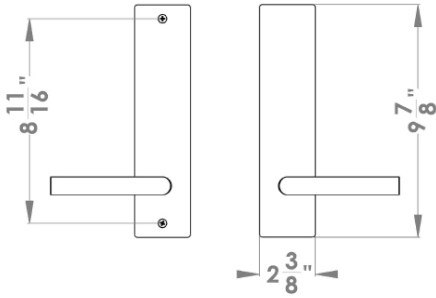

- bolt-through fixing
- sprung
- door range 1 3/8" (35 mm) - 2" (51 mm) standard. Distance ring needed if door thickness is 1 3/8" (35 mm)
- T- and Lip-Strike with dust box
- stainless steel faceplate
- functions: single cylinder entry set (LA), passage (PAS), passage with separate privacy bolt (PB), patio (PAT), full dummy (DUM), dummy left (DUM L), dummy right (DUM R)
- grade of stainless steel 304
- hub 5/16" (8 mm)
- door prep 2 1/8", center to center 5 1/2"
- available finish: satin nickel, chrome

**leather**

- LH: light brown leather
- LD: dark brown leather
- LS: black leather

**wood**

- HS: ebony
- HE1: light oak
- HE2: rustic oak

Inlays for model Torino UR53 to complete article code above (i.e. UR53Q PAS60 50 KE1)

**specification details**  
lever

UEL LA

UEL PAS/DUM

UEL PB

UEL Patio

Please note: Karcher Design products are designed and measured in metric. Imperial measurements are close approximations to the actual metric dimensions