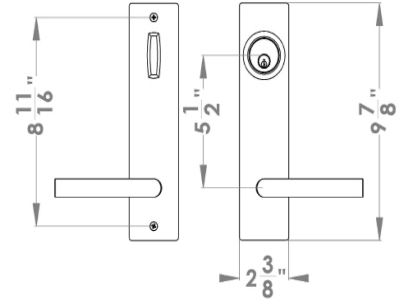

- bolt-through fixing
- sprung
- door range 1 3/8" (35 mm) - 2" (51 mm) standard. Distance ring needed if door thickness is 1 3/8" (35 mm)
- T- and Lip-Strike with dust box
- stainless steel faceplate
- functions: single cylinder entry set (LA), passage (PAS), passage with separate privacy bolt (PB), patio (PAT), full dummy (DUM), dummy left (DUM L), dummy right (DUM R)
- grade of stainless steel 304
- hub 5/16" (8 mm)
- door prep 2 1/8", center to center 5 1/2"
- available finish: satin nickel, chrome

**leather**

- LH: light brown leather
- LD: dark brown leather
- LS: black leather

**wood**

- HS: ebony
- HE1: light oak
- HE2: rustic oak

Inlays for model Torino UR53 to complete article code above (i.e. UR53Q PAS60 50 KE1)

**specification details**  
lever

UEL LA

UEL PAS/DUM

UEL PB

UEL Patio

Please note: Karcher Design products are designed and measured in metric. Imperial measurements are close approximations to the actual metric dimensions