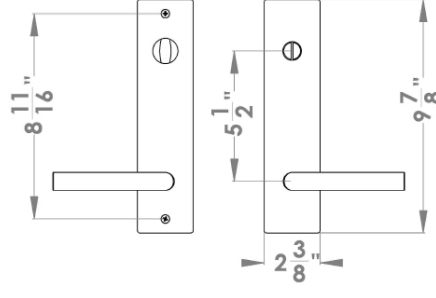

**specification details**  
lever

UEL LA

UEL PAS/DUM

UEL PB

UEL Patio

Please note: Karcher Design products are designed and measured in metric. Imperial measurements are close approximations to the actual metric dimensions