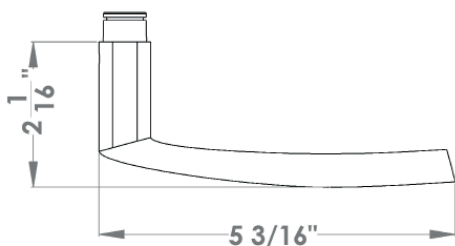

Iceland

Finish: satin stainless steel (71)

To suit standard 2 1/8" door prep

Features UEPL14

Iceland – UEPL14
 Ø 2 5/8 x 7/16"

round

UEPL14 PAS60 71	passage 2 3/8" backset
UEPL14 PAS70 71	passage 2 3/4" backset
UEPL14 PRI60 71	privacy 2 3/8" backset
UEPL14 PRI70 71	privacy 2 3/4" backset
UEPL14 DUM 71	full dummy
UEPL14 DUML 71	half dummy left
UEPL14 DUMR 71	half dummy right
UEDB200 71	deadbolt to add to passage
UEDB200 A 71	deadbolt keyed alike

- on Plan Design rose
- concealed bolt-through fixing
- sprung
- door range
 1 3/8" (35 mm) - 1 3/4" (45 mm) standard
- T- and Lip-Strike with dust box
- stainless steel faceplate
- backsets: 2 3/8" (60 mm) or
 2 3/4" (70 mm)
- functions: Passage (PAS), Privacy (PRI),
 full dummy (DUM), dummy left (DUML),
 dummy right (DUMR)
- available with UL-Latch
- 28° latch with attached face plate
- rate of satin stainless steel 304
- hub 5/16" (8 mm)
- door prep 2 1/8"
- available finish: satin stainless steel,
 cosmos black

specification details

lever

round rose