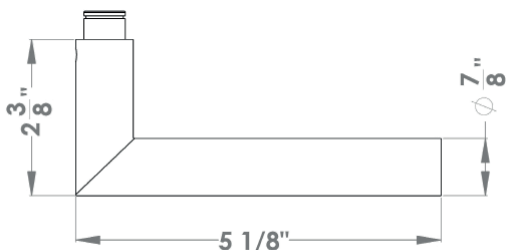

Rhodos XL

Finish: satin stainless steel (71)

To suit standard 2 1/8" door prep

Rhodos XL – UEPL18
 Ø 2 5/8 x 7/16"

round

UEPL18 PAS60 71	passage 2 3/8" backset
UEPL18 PAS70 71	passage 2 3/4" backset
UEPL18 PRI60 71	privacy 2 3/8" backset
UEPL18 PRI70 71	privacy 2 3/4" backset
UEPL18 DUM 71	full dummy
UEPL18 DUML 71	half dummy left
UEPL18 DUMR 71	half dummy right
UEDB 200 71	deadbolt to add to passage
UEDB 200 A 71	deadbolt keyed alike

Features UEPL18

- on Plan Design rose
- concealed bolt-through fixing
- sprung
- door range 1 3/8" (35 mm) - 1 3/4" (45 mm) standard
- T- and Lip-Strike with dust box
- stainless steel faceplate
- backsets: 2 3/8" (60 mm) or 2 3/4" (70 mm)
- functions: Passage (PAS), Privacy (PRI), full dummy (DUM), dummy left (DUML), dummy right (DUMR)
- available with UL-Latch
- 28° latch with attached face plate
- rate of satin stainless steel 304
- hub 5/16" (8 mm)
- door prep 2 1/8"
- available finish: satin stainless steel, cosmos black

specification details

lever

round rose