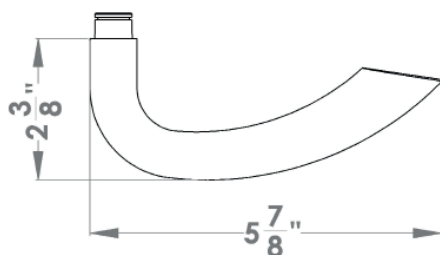

Jersey

Finish: satin stainless steel (71)

To suit standard 2 1/8" door prep

Jersey – UEPL19
 Ø 2 5/8 x 7/16"

round

UEPL19 PAS60 71	passage 2 3/8" backset
UEPL19 PAS70 71	passage 2 3/4" backset
UEPL19 PRI60 71	privacy 2 3/8" backset
UEPL19 PRI70 71	privacy 2 3/4" backset
UEPL19 DUM 71	full dummy
UEPL19 DUML 71	half dummy left
UEPL19 DUMR 71	half dummy right
UEDB 200 71	deadbolt to add to passage
UEDB 200 A 71	deadbolt keyed alike

Features UEPL19

- on Plan Design rose
- concealed bolt-through fixing
- sprung
- door range 1 3/8" (35 mm) - 1 3/4" (45 mm) standard
- T- and Lip-Strike with dust box
- stainless steel faceplate
- backsets: 2 3/8" (60 mm) or 2 3/4" (70 mm)
- functions: Passage (PAS), Privacy (PRI), full dummy (DUM), dummy left (DUML), dummy right (DUMR)
- available with UL-Latch
- 28° latch with attached face plate
- rate of satin stainless steel 304
- hub 5/16" (8 mm)
- door prep 2 1/8"
- available finish: satin stainless steel

specification details

lever

round rose