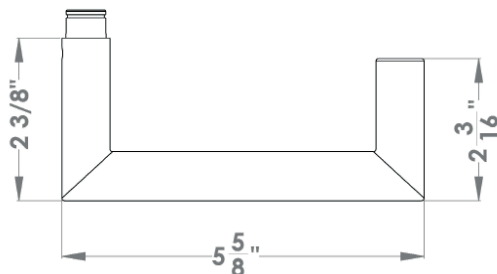

Kos

Finish: satin stainless steel (71)

Features UEPL20

- on Plan Design rose
- concealed bolt-through fixing
- sprung
- door range 1 3/8" (35 mm) - 1 3/4" (45 mm) standard
- T- and Lip-Strike with dust box
- stainless steel faceplate
- backsets: 2 3/8" (60 mm) or 2 3/4" (70 mm)
- functions: Passage (PAS), Privacy (PRI), full dummy (DUM), dummy left (DUML), dummy right (DUMR)
- available with UL-Latch
- 28° latch with attached face plate
- rate of satin stainless steel 304
- hub 5/16" (8 mm)
- door prep 2 1/8"
- available finish: satin stainless steel

Kos – UEPL20
 Ø 2 5/8 x 7/16"

round

UEPL20 PAS60 71	passage 2 3/8" backset
UEPL20 PAS70 71	passage 2 3/4" backset
UEPL20 PRI60 71	privacy 2 3/8" backset
UEPL20 PRI70 71	privacy 2 3/4" backset
UEPL20 DUM 71	full dummy
UEPL20 DUML 71	half dummy left
UEPL20 DUMR 71	half dummy right
UEDB 200 71	deadbolt to add to passage
UEDB 200 A 71	deadbolt keyed alike

specification details

lever

round rose