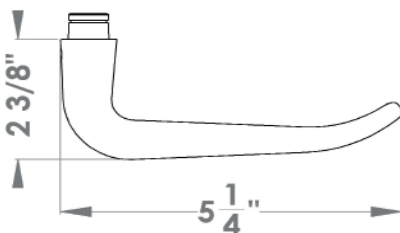

## Elba

Finish: satin stainless steel (71)

To suit standard 2 1/8" door prep

### Features UEPL22

**Elba – UEPL22**  
 Ø 2 5/8 x 7/16"

- on Plan Design rose
- concealed bolt-through fixing
- sprung
- door range 1 3/8"(35 mm) - 1 3/4 (45 mm) standard
- T- and Lip-Strike with dust box
- stainless steel faceplate
- backsets: 2 3/8" (60 mm) or 2 3/4" (70 mm)
- functions: Passage (PAS), Privacy (PRI), full dummy (DUM), dummy left (DUML), dummy right (DUMR)
- available with UL-Latch
- 28° latch with attached face plate
- rate of satin stainless steel 304
- hub 5/16" (8 mm)
- door prep 2 1/8"
- available finish: satin stainless steel, cosmos black

### specification details

lever

round rose