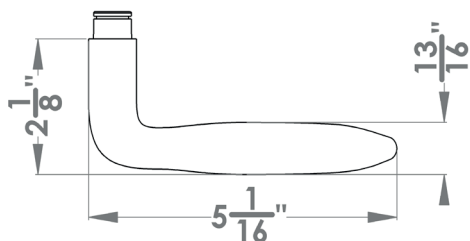

Corfu

Finish: satin stainless steel (71)

To suit standard 2 1/8" door prep

Corfu – UEPL24
 Ø 2 5/8 x 7/16"

round

UEPL24 PAS60 71	passage 2 3/8" backset
UEPL24 PAS70 71	passage 2 3/4" backset
UEPL24 PRI60 71	privacy 2 3/8" backset
UEPL24 PRI70 71	privacy 2 3/4" backset
UEPL24 DUM 71	full dummy
UEPL24 DUML 71	half dummy left
UEPL24 DUMR 71	half dummy right
UEDB 200 71	deadbolt to add to passage
UEDB 200 A 71	deadbolt keyed alike

Features UEPL24

- on Plan Design rose
- concealed bolt-through fixing
- sprung
- door range 1 3/8" (35 mm) - 1"3/4 (45 mm) standard
- T- and Lip-Strike with dust box
- stainless steel faceplate
- backsets: 2 3/8" (60 mm) or 2 3/4" (70 mm)
- functions: Passage (PAS), Privacy (PRI), full dummy (DUM), dummy left (DUML), dummy right (DUMR)
- available with UL-Latch
- 28° latch with attached face plate
- rate of satin stainless steel 304
- hub 5/16" (8 mm)
- door prep 2 1/8"
- available finish: satin stainless steel, cosmos black

specification details

lever

round rose