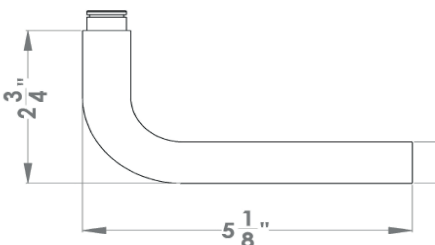

Malta

Finish: satin stainless steel (71)

To suit standard 2 1/8" door prep

Malta – UEPL25
 Ø 2 5/8 x 7/16"

round

UEPL25 PAS60 71	passage 2 3/8" backset
UEPL25 PAS70 71	passage 2 3/4" backset
UEPL25 PRI60 71	privacy 2 3/8" backset
UEPL25 PRI70 71	privacy 2 3/4" backset
UEPL25 DUM 71	full dummy
UEPL25 DUML 71	half dummy left
UEPL25 DUMR 71	half dummy right
UEDB 200 71	deadbolt to add to passage
UEDB 200 A 71	deadbolt keyed alike

Features UEPL25

- on Plan Design rose
- concealed bolt-through fixing
- sprung
- door range 1 3/8" (35 mm) - 1"3/4 (45 mm) standard
- T- and Lip-Strike with dust box
- stainless steel faceplate
- backsets: 2 3/8" (60 mm) or 2 3/4" (70 mm)
- functions: Passage (PAS), Privacy (PRI), full dummy (DUM), dummy left (DUML), dummy right (DUMR)
- available with UL-Latch
- 28° latch with attached face plate
- rate of satin stainless steel 304
- hub 5/16" (8 mm)
- door prep 2 1/8"
- available finish: satin stainless steel

specification details

lever

round rose