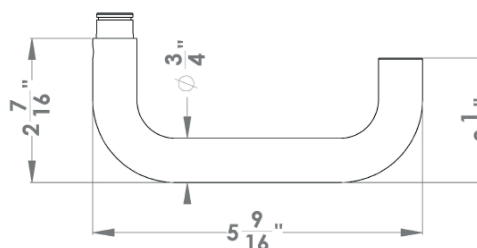

Crete

Finish: satin stainless steel (71)

To suit standard 2 1/8" door prep

Crete – UEPL27
 Ø 2 5/8 x 7/16"

round

UEPL27 PAS60 71	passage 2 3/8" backset
UEPL27 PAS70 71	passage 2 3/4" backset
UEPL27 PRI60 71	privacy 2 3/8" backset
UEPL27 PRI70 71	privacy 2 3/4" backset
UEPL27 DUM 71	full dummy
UEPL27 DUML 71	half dummy left
UEPL27 DUMR 71	half dummy right
UEDB 200 71	deadbolt to add to passage
UEDB 200 A 71	deadbolt keyed alike

Features UEPL27

- on Plan Design rose
- concealed bolt-through fixing
- sprung
- door range 1 3/8"(35 mm)-1 3/4 (45 mm) standard
- T- and Lip-Strike with dust box
- stainless steel faceplate
- backsets: 2 3/8" (60 mm) or 2 3/4" (70 mm)
- functions: Passage (PAS), Privacy (PRI), full dummy (DUM), dummy left (DUML), dummy right (DUMR)
- available with UL-Latch
- 28° latch with attached face plate
- rate of satin stainless steel 304
- hub 5/16" (8 mm)
- door prep 2 1/8"
- available finish: satin stainless steel

specification details

lever

round rose