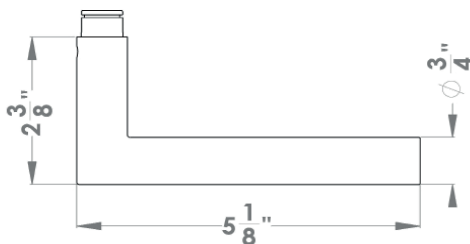

Rhodos

Finish: satin stainless steel (71)

To suit standard 2 1/8" door prep

Rhodos – UEPL28
 Ø 2 5/8 x 7/16"

round

UEPL28 PAS60 71	passage 2 3/8" backset
UEPL28 PAS70 71	passage 2 3/4" backset
UEPL28 PRI60 71	privacy 2 3/8" backset
UEPL28 PRI70 71	privacy 2 3/4" backset
UEPL28 DUM 71	full dummy
UEPL28 DUML 71	half dummy left
UEPL28 DUMR 71	half dummy right
UEDB 200 71	deadbolt to add to passage
UEDB 200 A 71	deadbolt keyed alike

Features UEPL28

- on Plan Design rose
- concealed bolt-through fixing
- sprung
- door range 1 3/8"(35 mm)-1 3/4 (45 mm) standard
- T- and Lip-Strike with dust box
- stainless steel faceplate
- backsets: 2 3/8" (60 mm) or 2 3/4" (70 mm)
- functions: Passage (PAS), Privacy (PRI), full dummy (DUM), dummy left (DUML), dummy right (DUMR)
- available with UL-Latch
- 28° latch with attached face plate
- rate of satin stainless steel 304
- hub 5/16" (8 mm)
- door prep 2 1/8"
- available finishes: satin stainless steel, polished stainless steel, oil rubbed bronze, cosmos black

specification details

lever

round rose